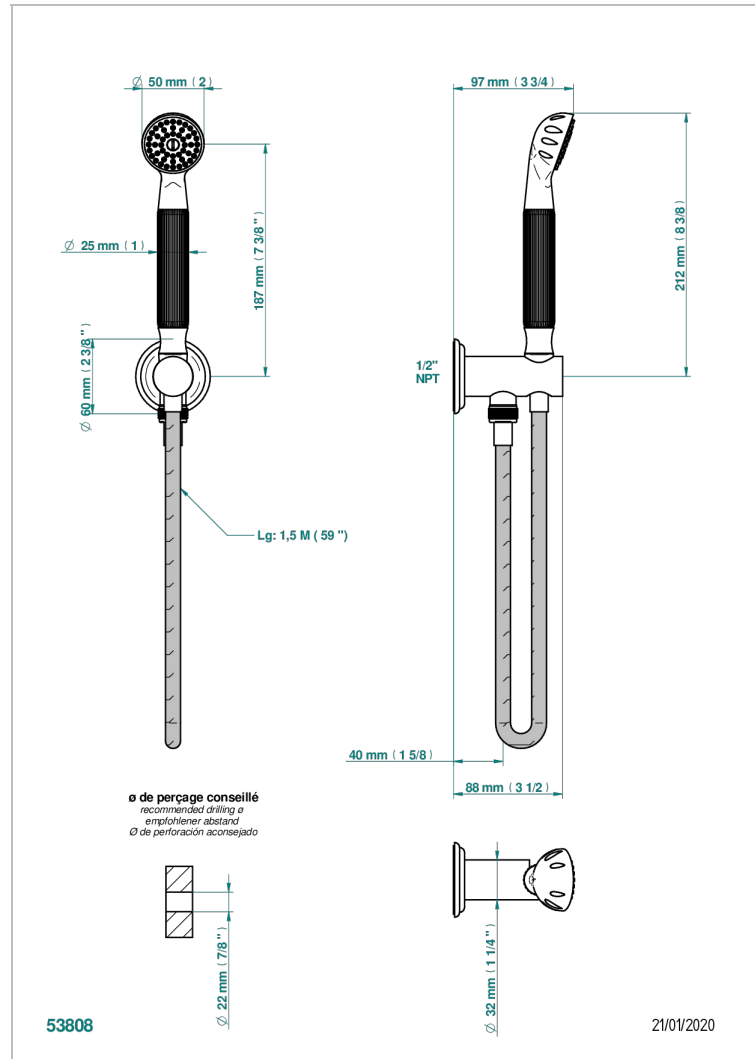

TROCADERO LAPIS LAZULI

U7B-54/US

Wall mounted handshower with integrated fixed hook

THG[®]
PARIS

CHARACTERISTIC

- Trocadéro Lapis Lazuli
- Wall mounted handshower with integrated fixed hook

TECHNICAL SPECS

- Recommandé : 3 bars (max. 5 bars) - Advised : 43,5 psi (max. 72 psi)
- 9,5 l/min à 3 bars (2.5 gpm at 43.5 psi)

AVAILABLE FINITIONS

Black ceram - D30
Blush PVD - H62
Brass color PVD - H49
Brown bronze color PVD - F33
Chrome polished - A02
Chrome polished / gold polished - G02

Gold color PVD - H52
Gold mat - F07
Gold polished - F01
Graphite PVD - H64
Matt Umber PVD - H67
Matt blush PVD - H60

Umber PVD - H66