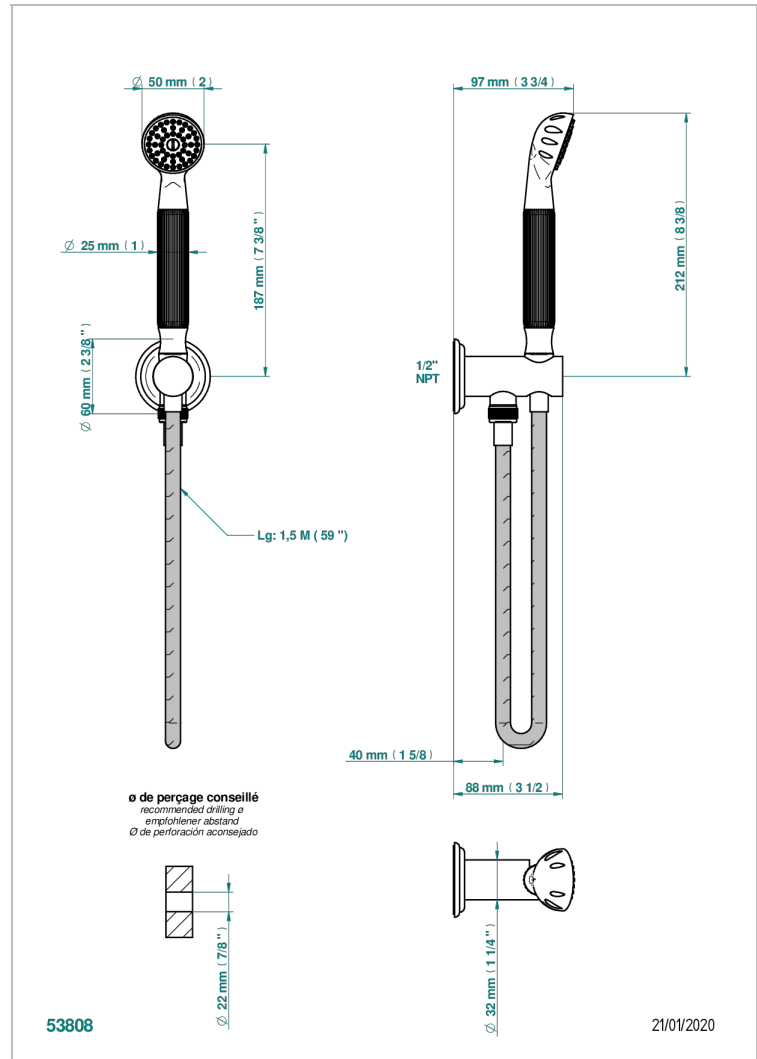

# TROCADERO MALACHITE

U7A-54/US

Wall mounted handshower with integrated fixed hook

THG<sup>®</sup>  
PARIS

## CHARACTERISTIC

- Trocadéro Malachite
- Wall mounted handshower with integrated fixed hook