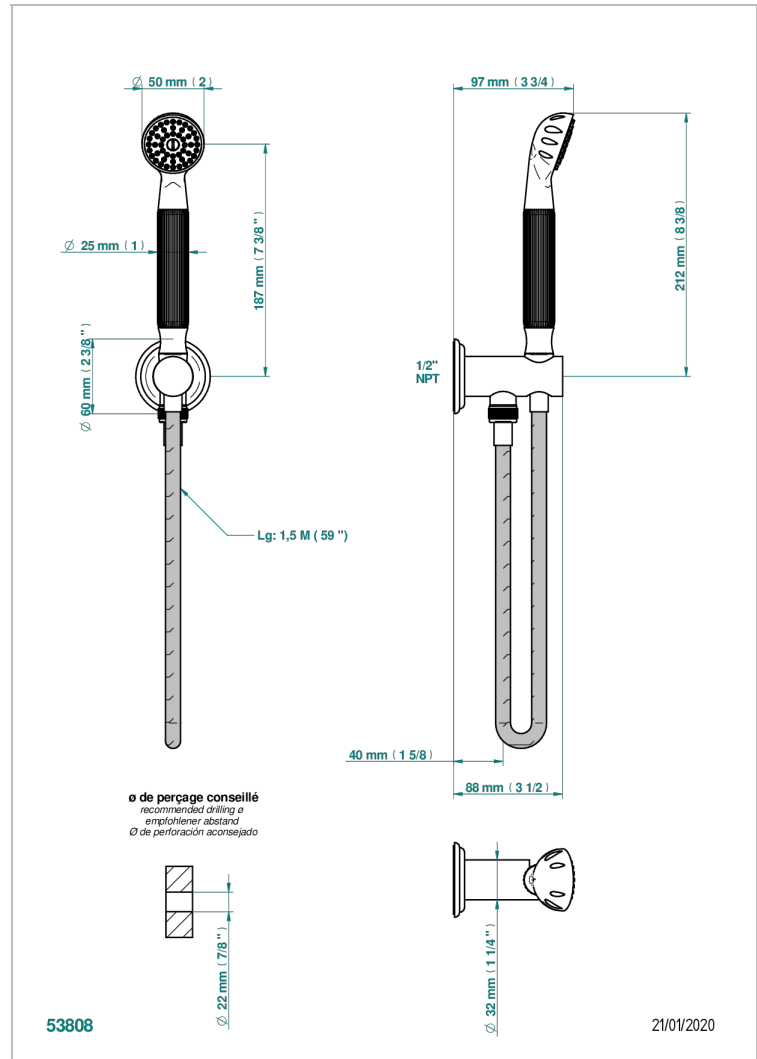

# SUN DRAGON

U5D-54/US

Wall mounted handshower with integrated fixed hook

THG<sup>®</sup>  
PARIS

## CHARACTERISTIC

- Sun Dragon
- Wall mounted handshower with integrated fixed hook