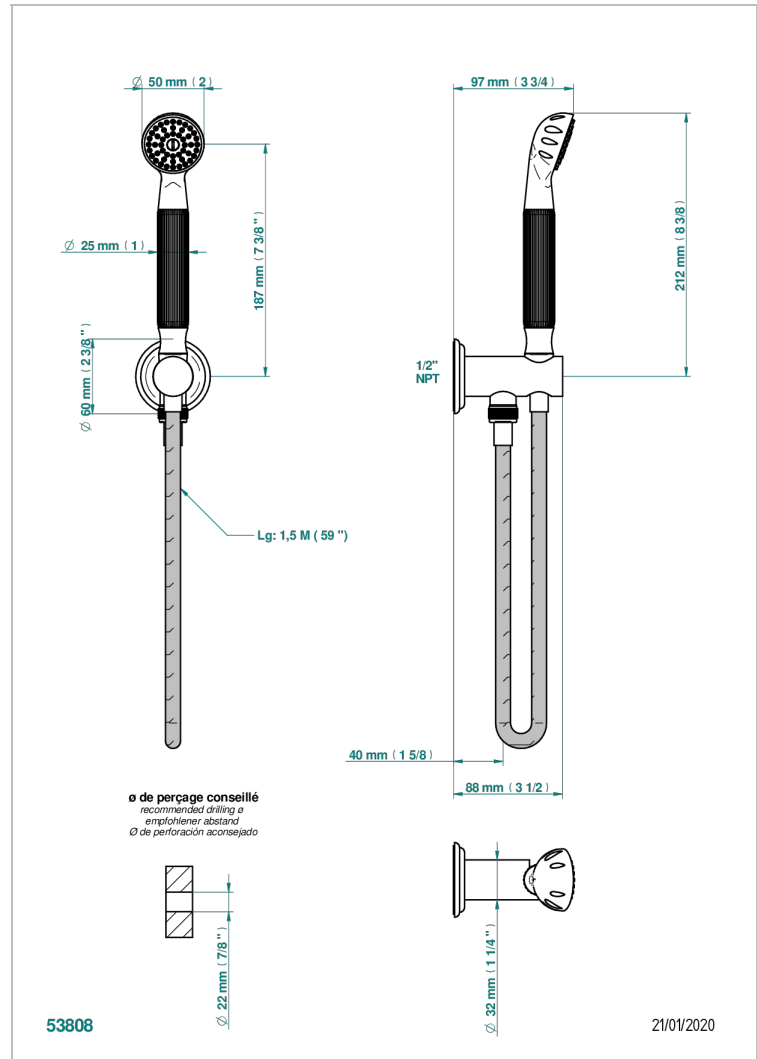

# CHEVERNY BLACK ONYX

U1V-54/US

Wall mounted handshower with integrated fixed hook

THG<sup>®</sup>  
PARIS

## CHARACTERISTIC

- Cheverny black Onyx
- Wall mounted handshower with integrated fixed hook