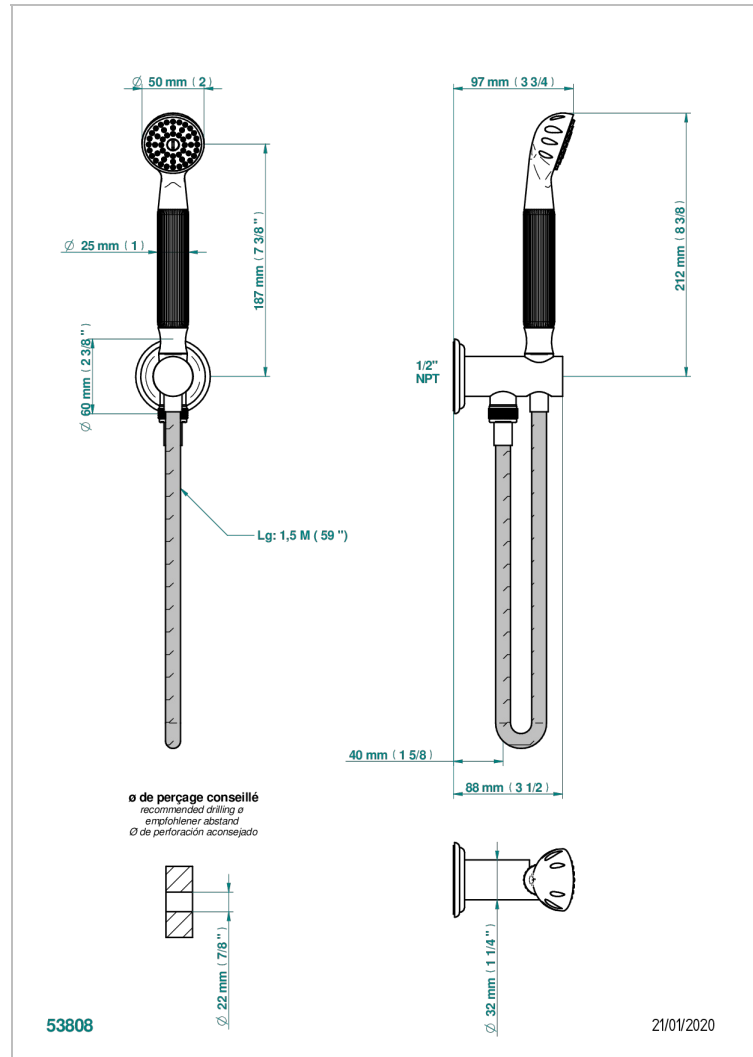

MANDARINE CRISTALLIA DIAMANT

U1K-54/US

Wall mounted handshower with integrated fixed hook

CHARACTERISTIC

- Mandarin Cristallia Diamant
- Wall mounted handshower with integrated fixed hook

TECHNICAL SPECS

- Recommandé : 3 bars (max. 5 bars) - Advised : 43,5 psi (max. 72 psi)
- 9,5 l/min à 3 bars (2.5 gpm at 43.5 psi)

AVAILABLE FINITIONS

Black ceram - D30
Blush PVD - H62
Brass color PVD - H49
Brown bronze color PVD - F33
Chrome polished - A02
Chrome polished / gold polished - G02

Copper antique matt, coated - H07
Gold color PVD - H52
Gold mat - F07
Gold polished - F01
Graphite PVD - H64
Light coated bronze - D01