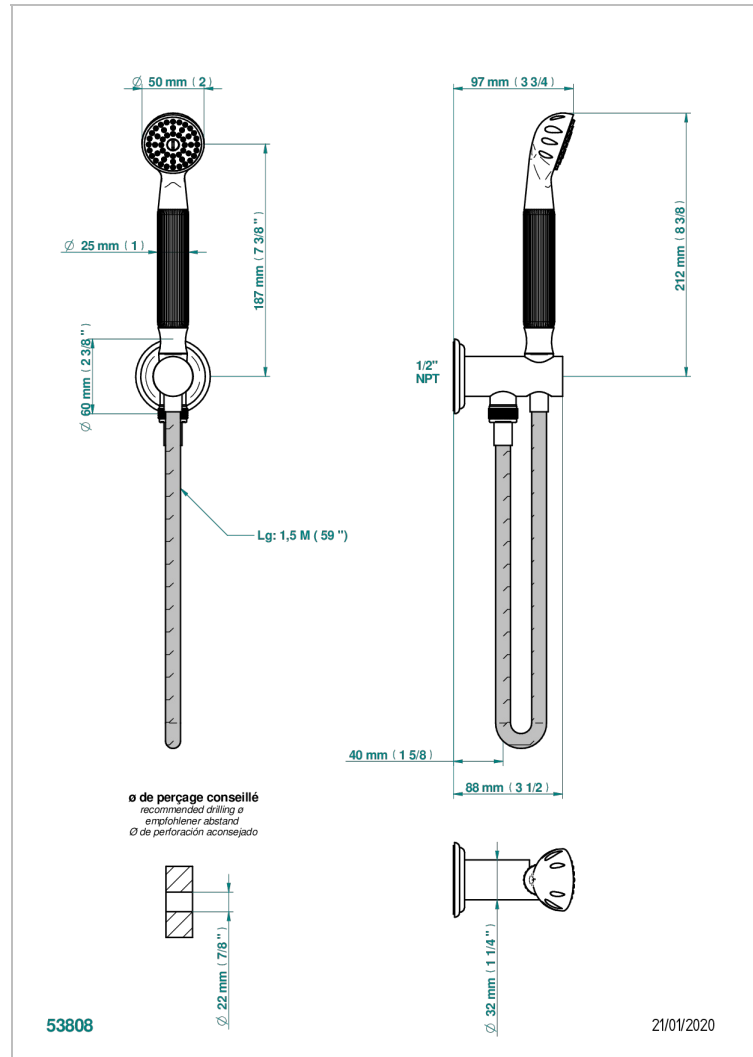

# MANDARINE SATINY CRYSTAL

U1E-54/US

THG<sup>®</sup>  
PARIS

Wall mounted handshower with integrated fixed hook

## CHARACTERISTIC

- Mandarin Satiny crystal
- Wall mounted handshower with integrated fixed hook