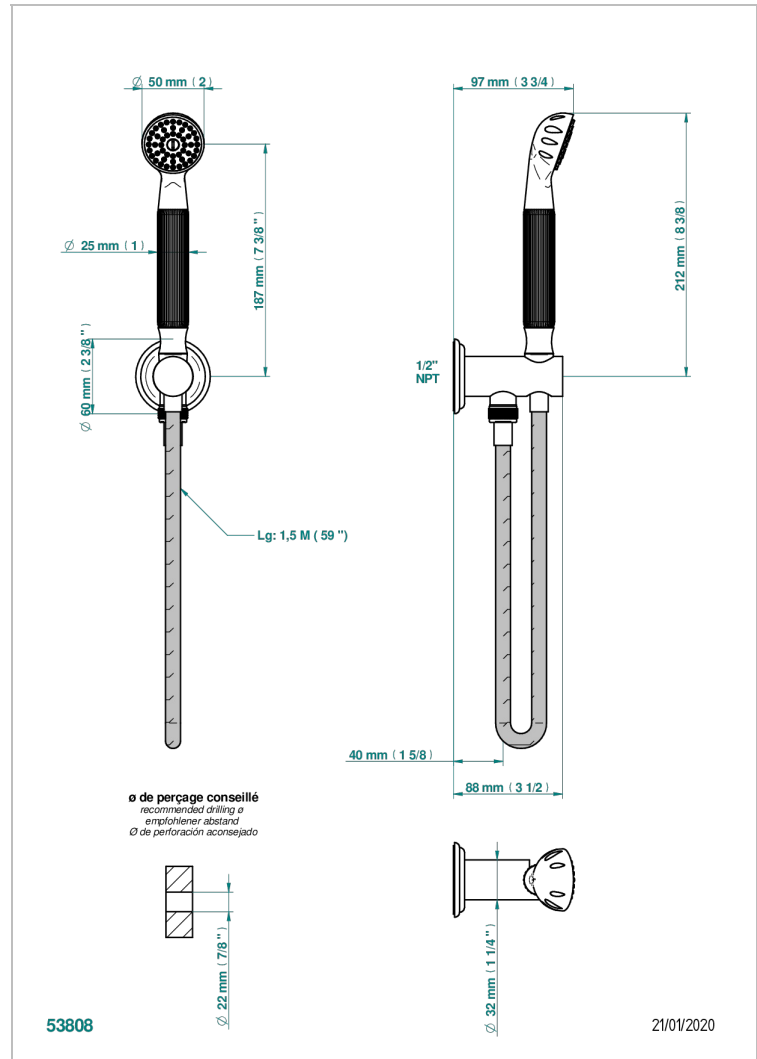

MANDARINE CLEAR CRYSTAL

U1D-54/US

Wall mounted handshower with integrated fixed hook

THG[®]
PARIS

CHARACTERISTIC

- Mandarin Clear crystal
- Wall mounted handshower with integrated fixed hook

TECHNICAL SPECS

- Recommandé : 3 bars (max. 5 bars) - Advised : 43,5 psi (max. 72 psi)
- 9,5 l/min à 3 bars (2.5 gpm at 43.5 psi)

AVAILABLE FINITIONS

Black ceram - D30
 Blush PVD - H62
 Brass color PVD - H49
 Brown bronze color PVD - F33
 Chrome polished - A02
 Chrome polished / gold polished - G02

Copper antique matt, coated - H07
 Gold color PVD - H52
 Gold mat - F07
 Gold polished - F01
 Graphite PVD - H64
 Light coated bronze - D01

Matt Umber PVD - H67
 Matt blush PVD - H60
 Matt brass color PVD - H50
 Matt brown bronze color PVD - F34
 Matt chrome (American satin) - C02
 Matt gold color PVD - H53