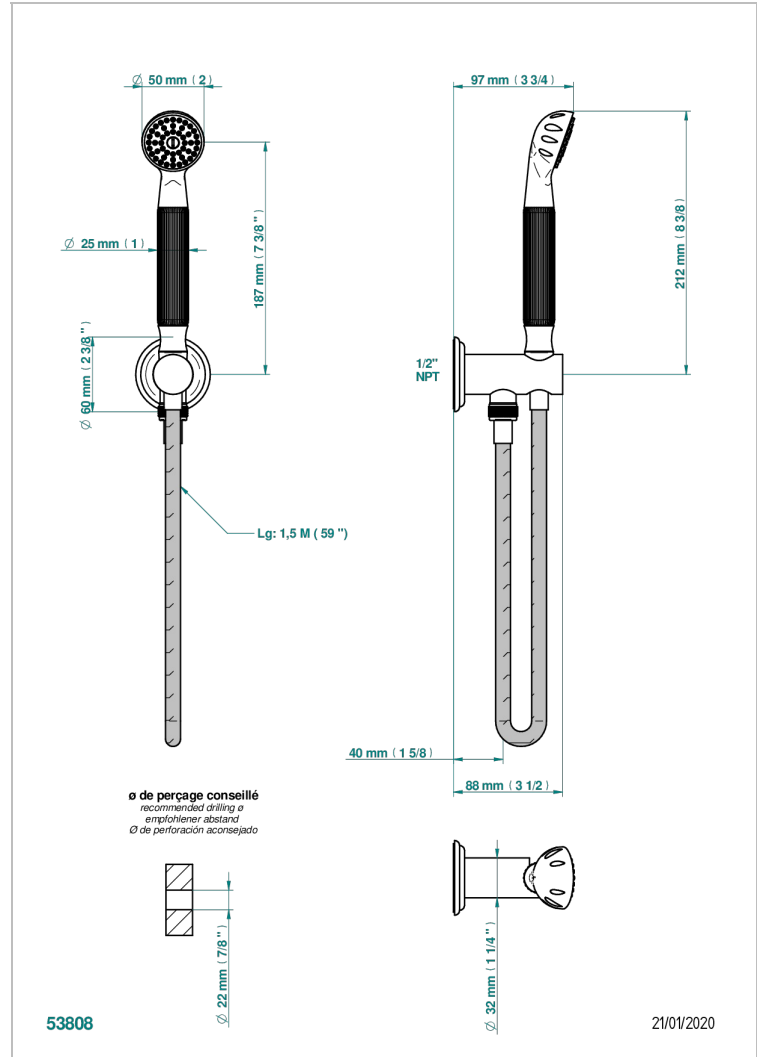

# MANDARINE METAL

U1A-54/US

Wall mounted handshower with integrated fixed hook

## CHARACTERISTIC

- Mandarin Metal
- Wall mounted handshower with integrated fixed hook