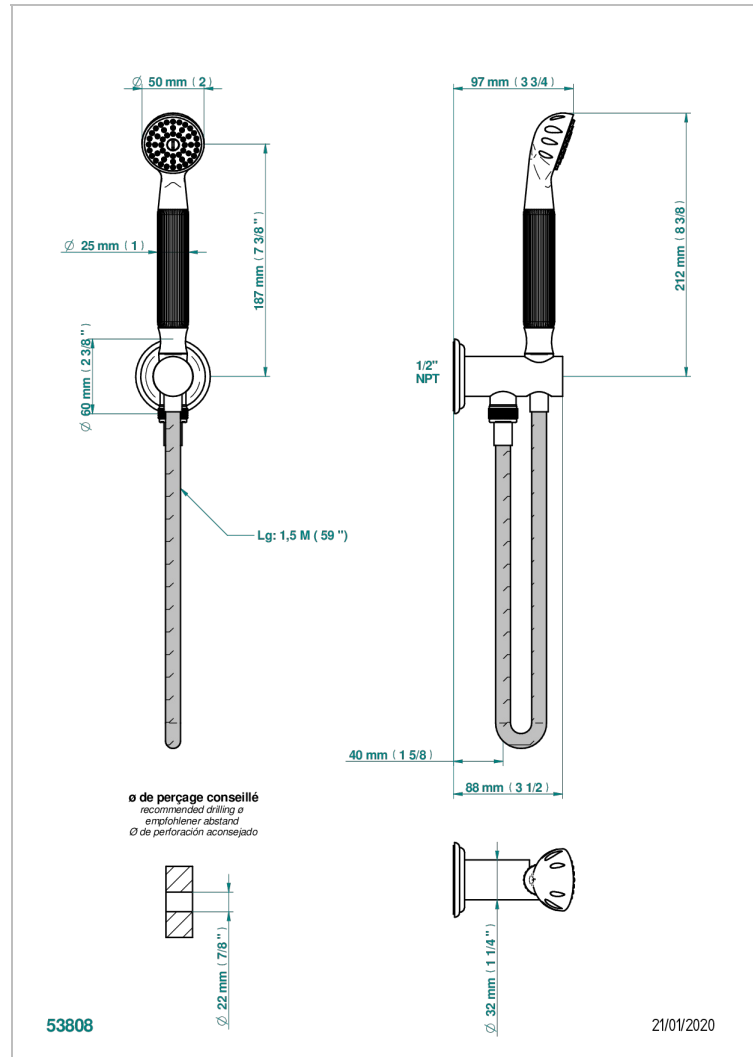

# JAIPUR BLACK ONYX

A9C-54/US

Wall mounted handshower with integrated fixed hook

THG<sup>®</sup>  
PARIS

## CHARACTERISTIC

- Jaipur Black Onyx
- Wall mounted handshower with integrated fixed hook