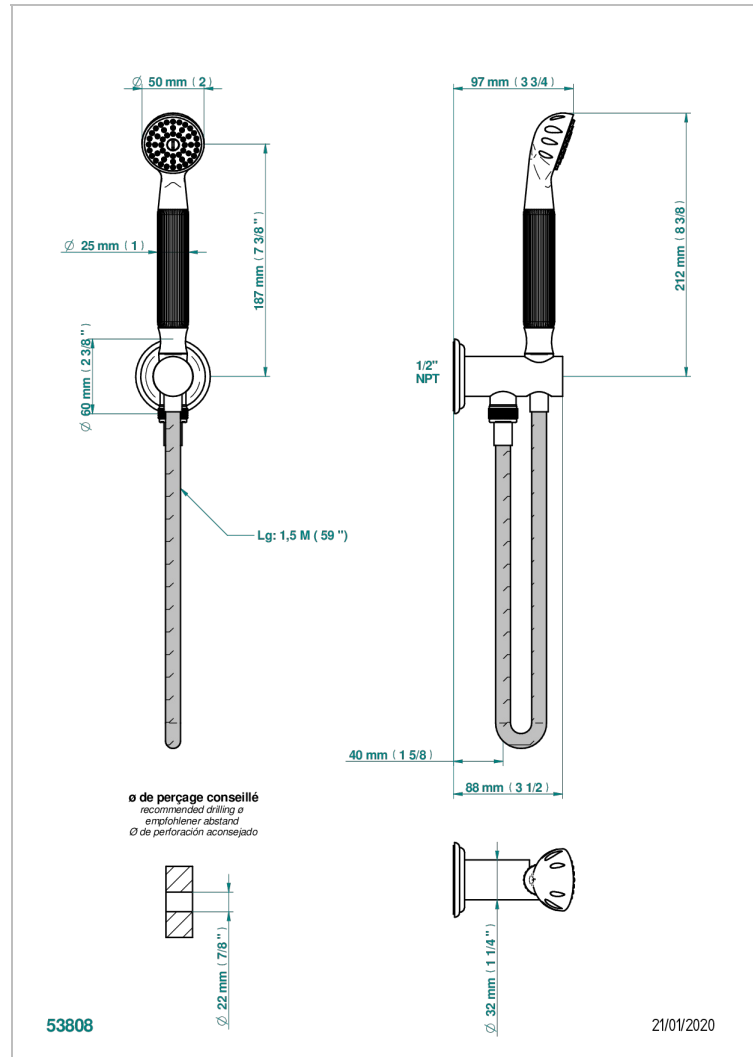

JAIPUR SATINY CRYSTAL

A9B-54/US

Wall mounted handshower with integrated fixed hook

THG[®]
PARIS

CHARACTERISTIC

- Jaipur Satiny crystal
- Wall mounted handshower with integrated fixed hook

TECHNICAL SPECS

- Recommandé : 3 bars (max. 5 bars) - Advised : 43,5 psi (max. 72 psi)
- 9,5 l/min à 3 bars (2.5 gpm at 43.5 psi)

AVAILABLE FINITIONS

Black ceram - D30
Blush PVD - H62
Brass color PVD - H49
Brown bronze color PVD - F33
Chrome polished - A02
Chrome polished / gold polished - G02

Copper antique matt, coated - H07
Gold color PVD - H52
Gold mat - F07
Gold polished - F01
Graphite PVD - H64
Light coated bronze - D01