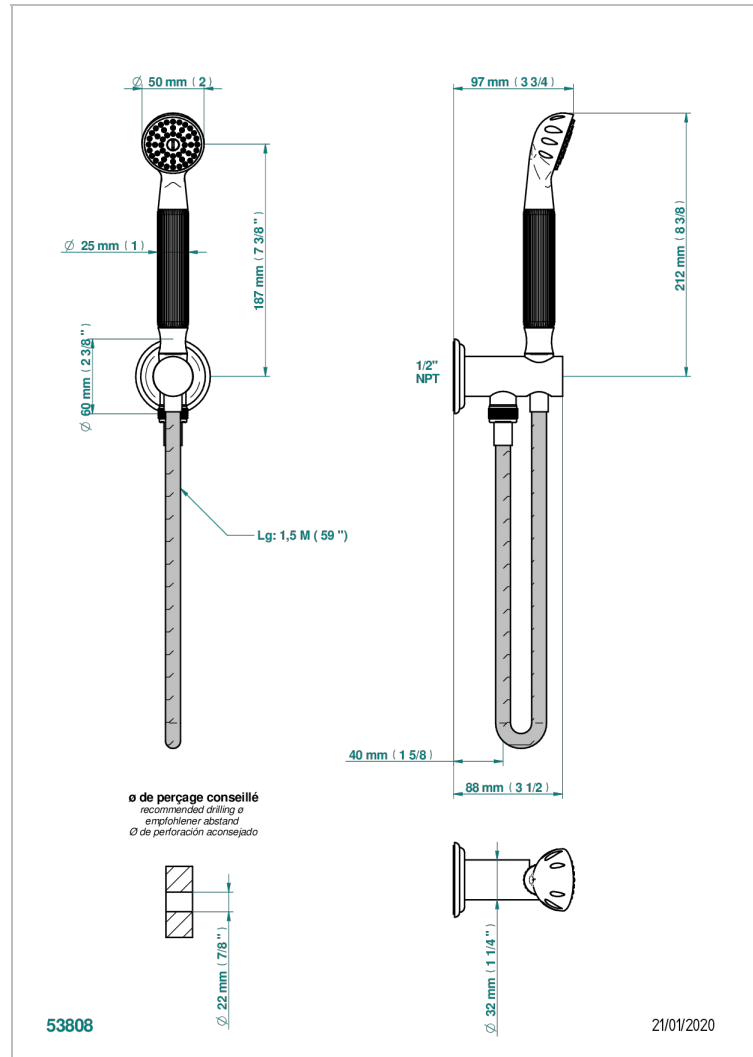

# VOGUE LAPIS LAZULI

A8S-54/US

Wall mounted handshower with integrated fixed hook

THG<sup>®</sup>  
PARIS

## CHARACTERISTIC

- Vogue Lapis Lazuli
- Wall mounted handshower with integrated fixed hook