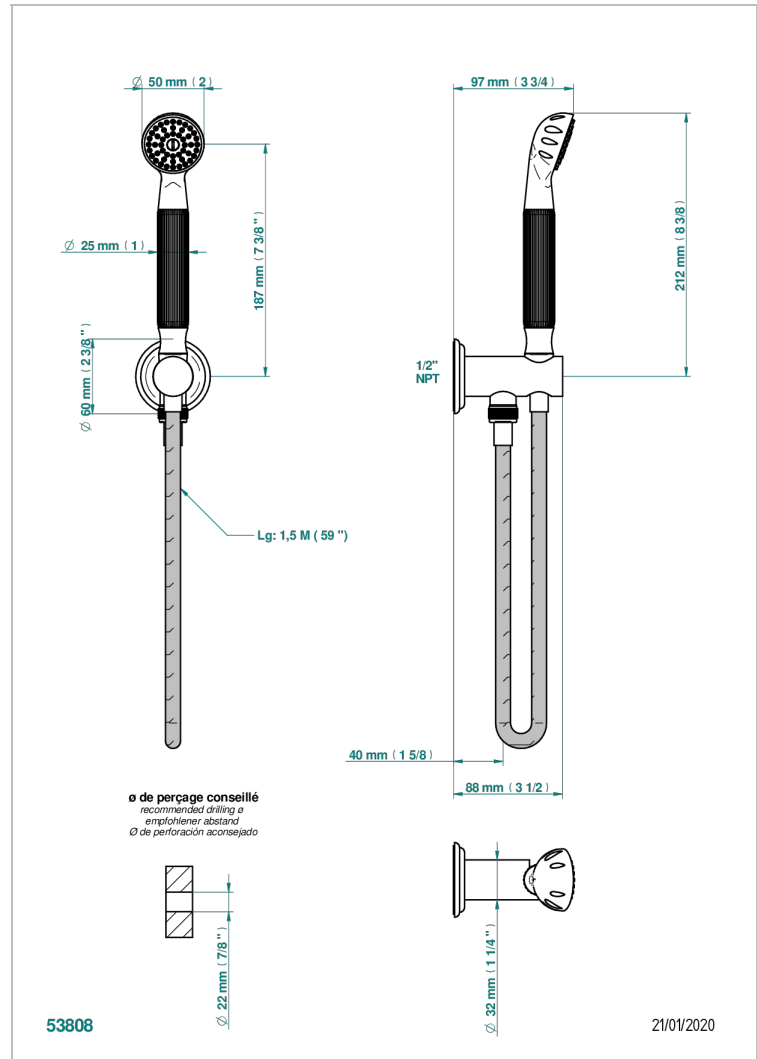

VOGUE TIGER EYE

A8R-54/US

Wall mounted handshower with integrated fixed hook

THG[®]
PARIS

CHARACTERISTIC

- Vogue Tiger Eye
- Wall mounted handshower with integrated fixed hook

TECHNICAL SPECS

- Recommandé : 3 bars (max. 5 bars) - Advised : 43,5 psi (max. 72 psi)
- 9,5 l/min à 3 bars (2.5 gpm at 43.5 psi)

AVAILABLE FINITIONS

Black ceram - D30
Blush PVD - H62
Brass color PVD - H49
Brown bronze color PVD - F33
Chrome polished - A02
Chrome polished / gold polished - G02

Copper antique matt, coated - H07
Gold color PVD - H52
Gold mat - F07
Gold polished - F01
Graphite PVD - H64
Light coated bronze - D01