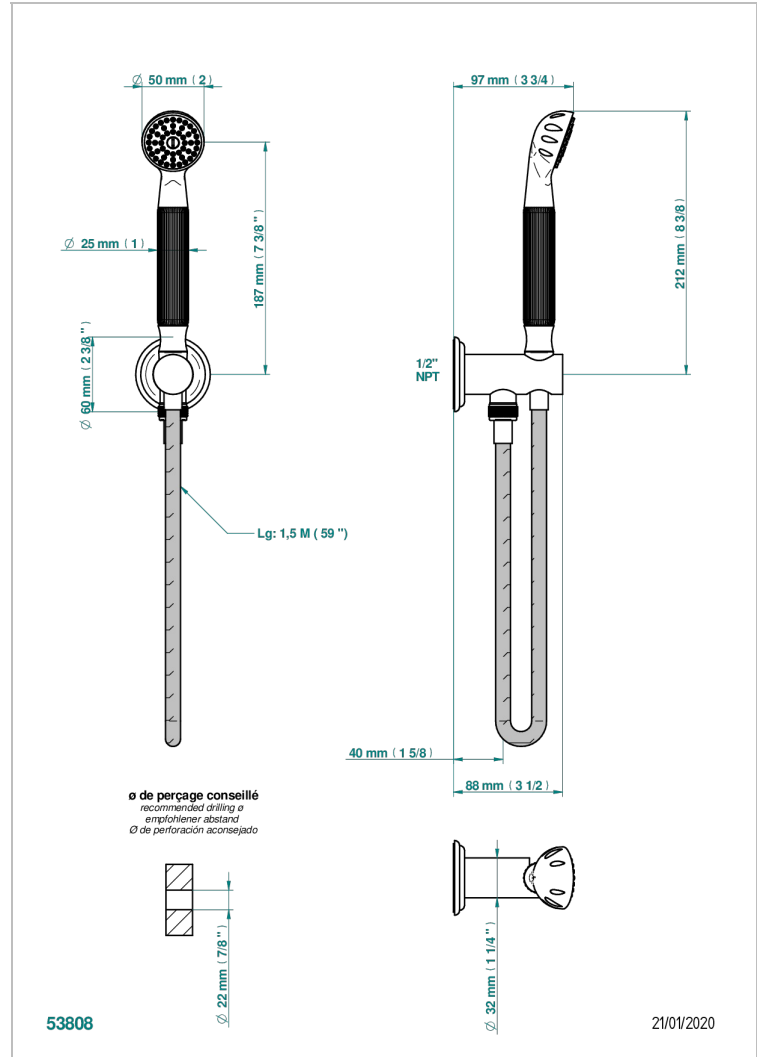

# VOGUE BLACK ONYX

A8P-54/US

Wall mounted handshower with integrated fixed hook

THG<sup>®</sup>  
PARIS

## CHARACTERISTIC

- Vogue black onyx
- Wall mounted handshower with integrated fixed hook