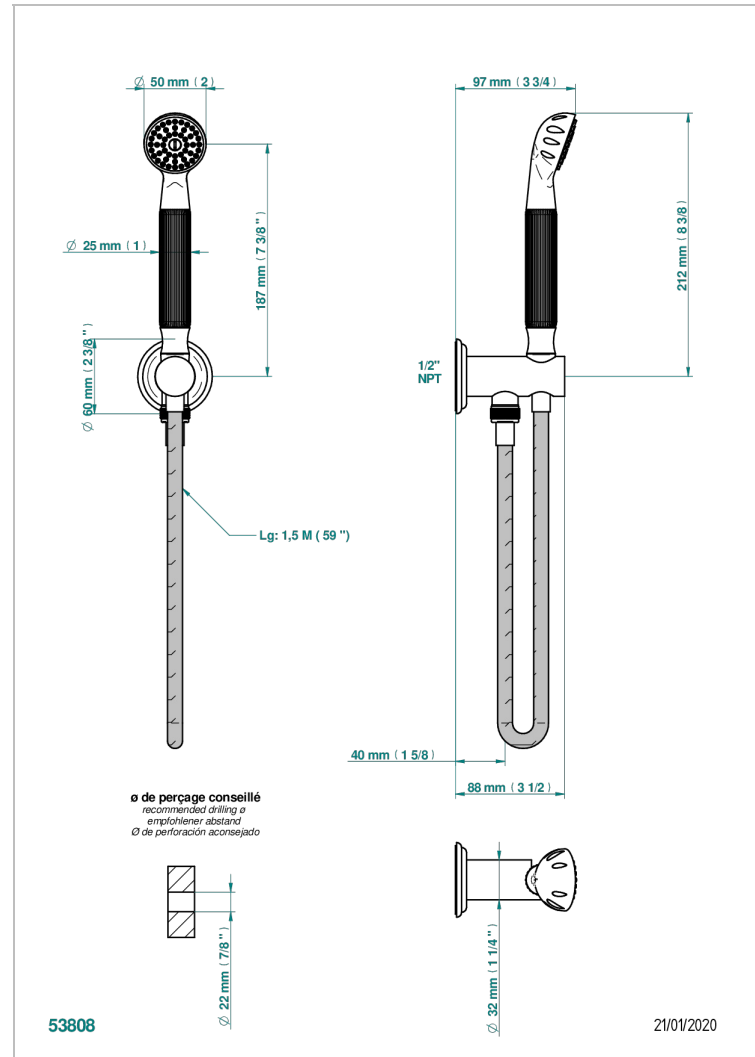

VOGUE RED JASPER

A8N-54/US

Wall mounted handshower with integrated fixed hook

THG[®]
PARIS

CHARACTERISTIC

- Vogue red Jasper
- Wall mounted handshower with integrated fixed hook

TECHNICAL SPECS

- Recommandé : 3 bars (max. 5 bars) - Advised : 43,5 psi (max. 72 psi)
- 9,5 l/min à 3 bars (2.5 gpm at 43.5 psi)

AVAILABLE FINITIONS

Black ceram - D30
Blush PVD - H62
Brass color PVD - H49
Brown bronze color PVD - F33
Chrome polished - A02
Chrome polished / gold polished - G02

Copper antique matt, coated - H07
Gold color PVD - H52
Gold mat - F07
Gold polished - F01
Graphite PVD - H64
Light coated bronze - D01