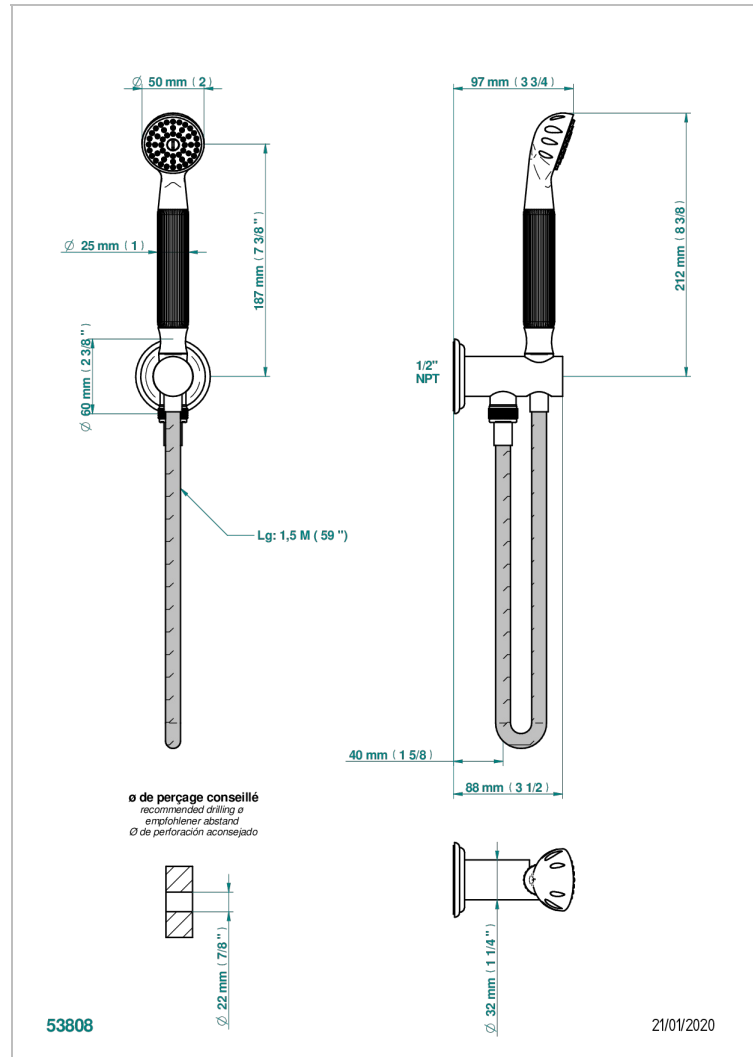

# PANTHERE BLACK CRYSTAL

A2K-54/US

Wall mounted handshower with integrated fixed hook

THG<sup>®</sup>  
PARIS

## CHARACTERISTIC

- Panthère Black crystal
- Wall mounted handshower with integrated fixed hook