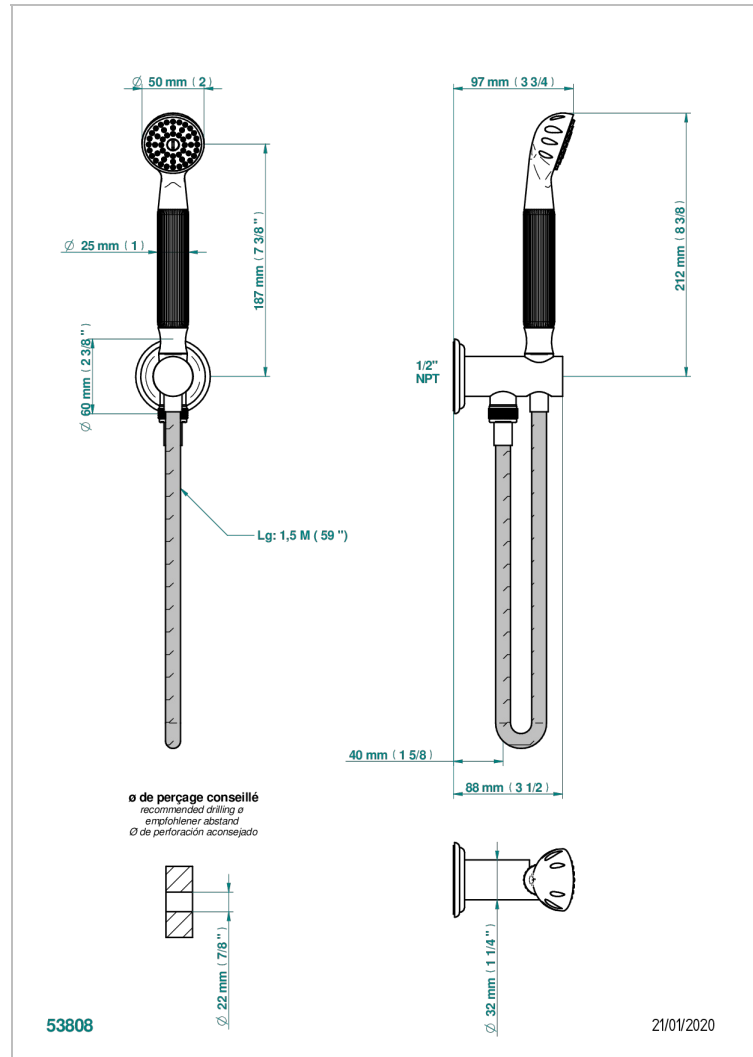

# PANTHERE CLEAR CRYSTAL

A2H-54/US

Wall mounted handshower with integrated fixed hook

THG<sup>®</sup>  
PARIS

## CHARACTERISTIC

- Panthere Clear crystal
- Wall mounted handshower with integrated fixed hook