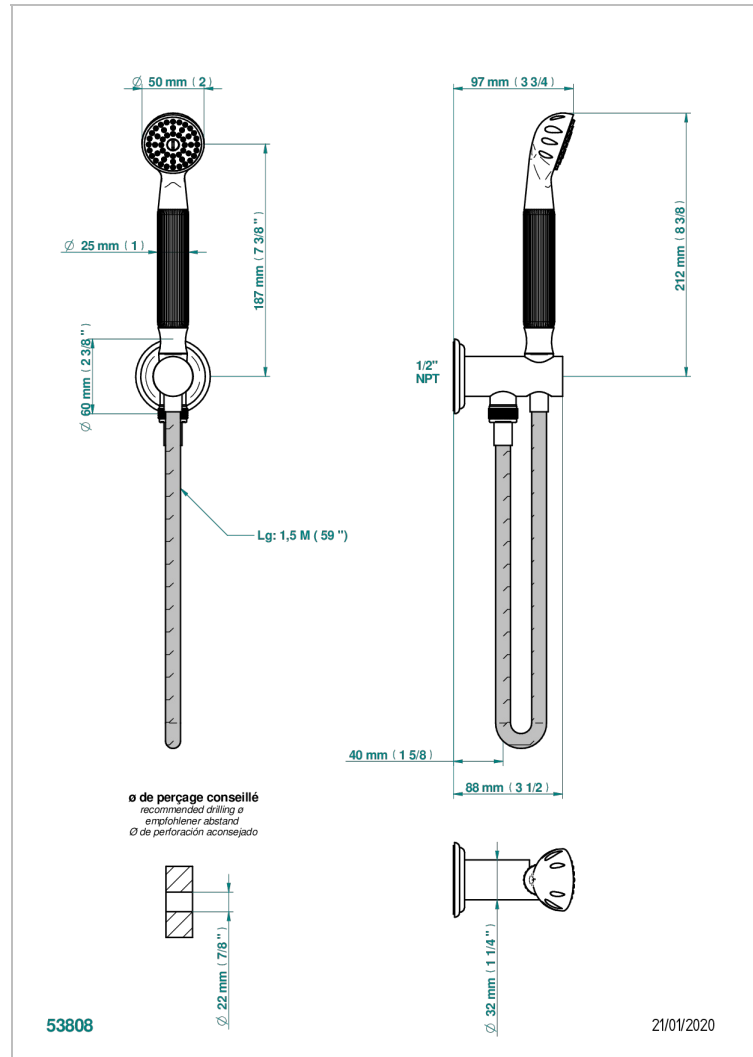

SULLY LAPIS LAZULI

A1W-54/US

Wall mounted handshower with integrated fixed hook

THG[®]
PARIS

CHARACTERISTIC

- Sully Lapis Lazuli
- Wall mounted handshower with integrated fixed hook

TECHNICAL SPECS

- Recommandé : 3 bars (max. 5 bars) - Advised : 43,5 psi (max. 72 psi)
- 9,5 l/min à 3 bars (2.5 gpm at 43.5 psi)

AVAILABLE FINITIONS

Black ceram - D30
Blush PVD - H62
Brass color PVD - H49
Brown bronze color PVD - F33
Chrome polished - A02
Chrome polished / gold polished - G02

Gold color PVD - H52
Gold mat - F07
Gold polished - F01
Graphite PVD - H64
Matt Umber PVD - H67
Matt blush PVD - H60

Umber PVD - H66