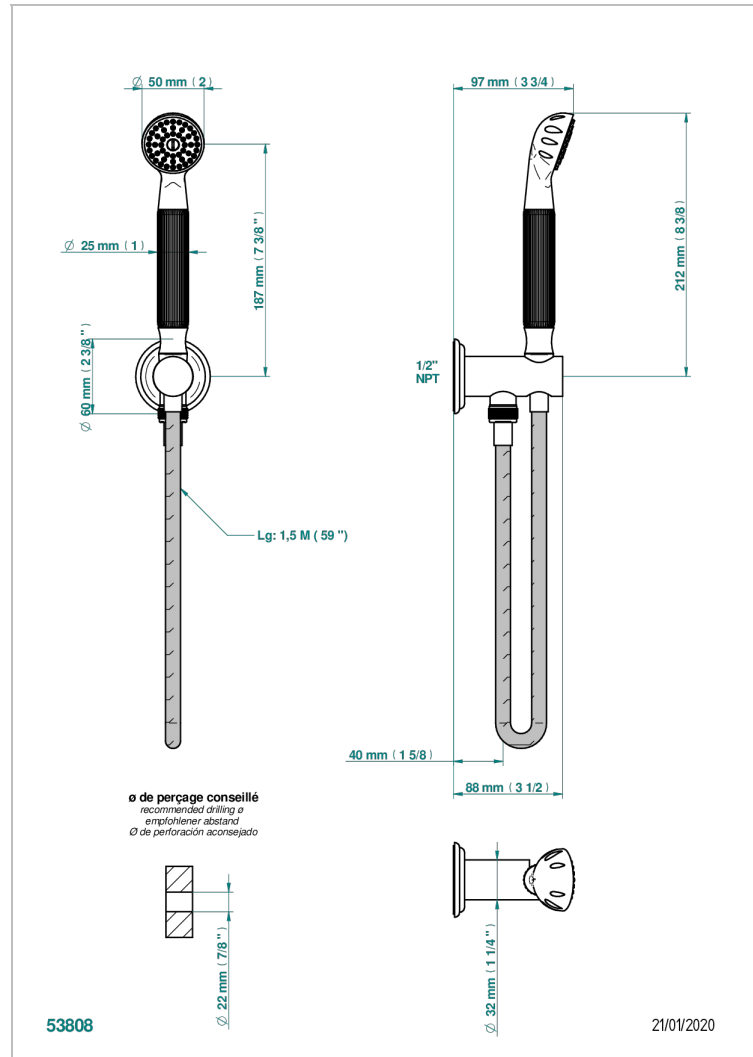

# CHEVERNY RED JASPER

A1U-54/US

Wall mounted handshower with integrated fixed hook

## CHARACTERISTIC

- Cheverny red Jasper
- Wall mounted handshower with integrated fixed hook