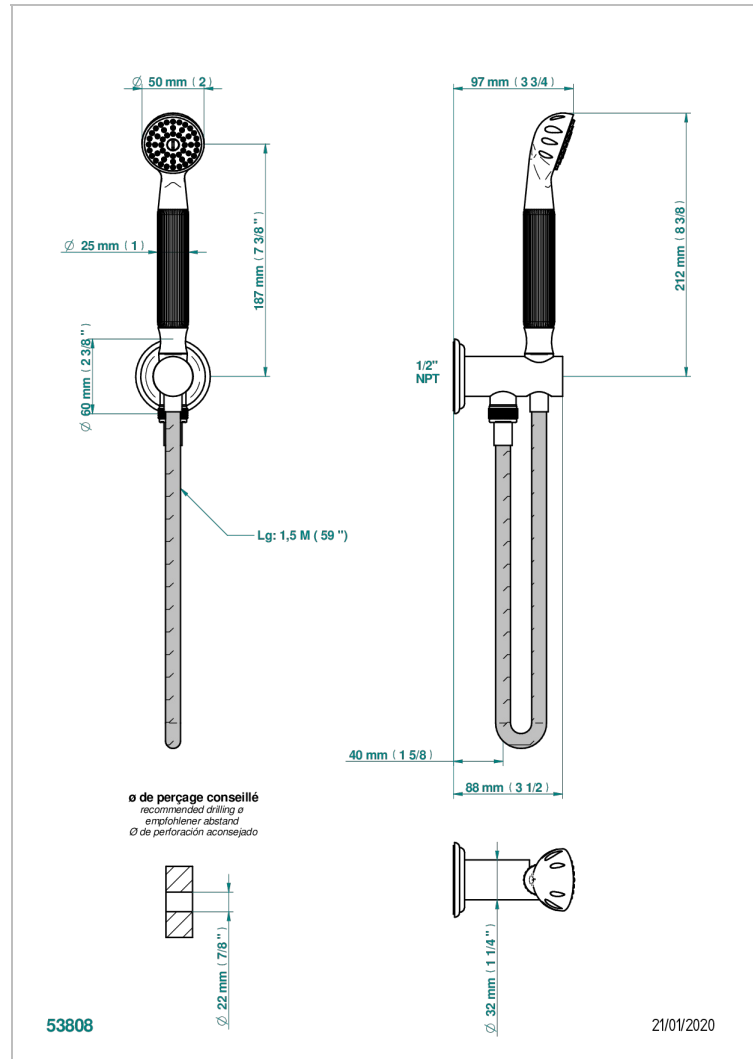

CHEVERNY LAPIS LAZULI

A1T-54/US

Wall mounted handshower with integrated fixed hook

CHARACTERISTIC

- Cheverny Lapis Lazuli
- Wall mounted handshower with integrated fixed hook

TECHNICAL SPECS

- Recommandé : 3 bars (max. 5 bars) - Advised : 43,5 psi (max. 72 psi)
- 9,5 l/min à 3 bars (2.5 gpm at 43.5 psi)

AVAILABLE FINITIONS

Black ceram - D30
Blush PVD - H62
Brass color PVD - H49
Brown bronze color PVD - F33
Chrome polished - A02
Chrome polished / gold polished - G02

Gold color PVD - H52
Gold mat - F07
Gold polished - F01
Graphite PVD - H64
Matt Umber PVD - H67
Matt blush PVD - H60

Umber PVD - H66