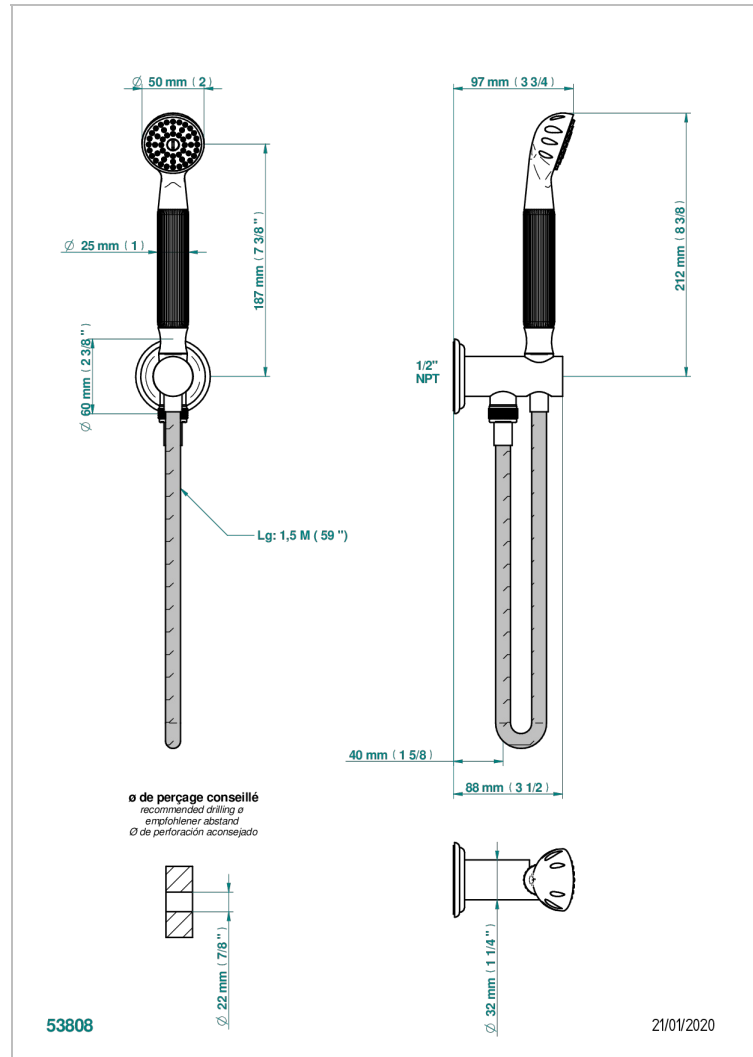

CHEVERNY MALACHITE

A1S-54/US

Wall mounted handshower with integrated fixed hook

THG[®]
PARIS

CHARACTERISTIC

- Cheverny Malachite
- Wall mounted handshower with integrated fixed hook

TECHNICAL SPECS

- Recommandé : 3 bars (max. 5 bars) - Advised : 43,5 psi (max. 72 psi)
- 9,5 l/min à 3 bars (2.5 gpm at 43.5 psi)

AVAILABLE FINITIONS

Black ceram - D30
Blush PVD - H62
Brass color PVD - H49
Brown bronze color PVD - F33
Chrome polished - A02
Chrome polished / gold polished - G02

Gold color PVD - H52
Gold mat - F07
Gold polished - F01
Graphite PVD - H64
Matt Umber PVD - H67
Matt blush PVD - H60

Umber PVD - H66