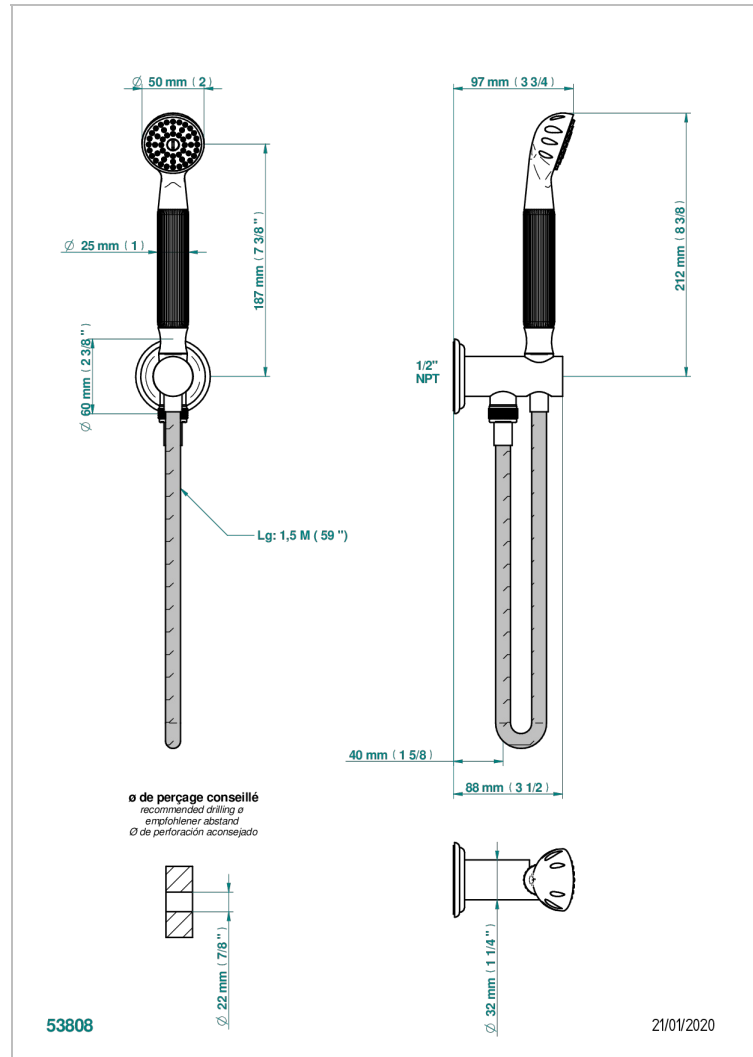

# AMBOISE BLACK ONYX

A1M-54/US

Wall mounted handshower with integrated fixed hook

## CHARACTERISTIC

- Amboise Black Onyx
- Wall mounted handshower with integrated fixed hook