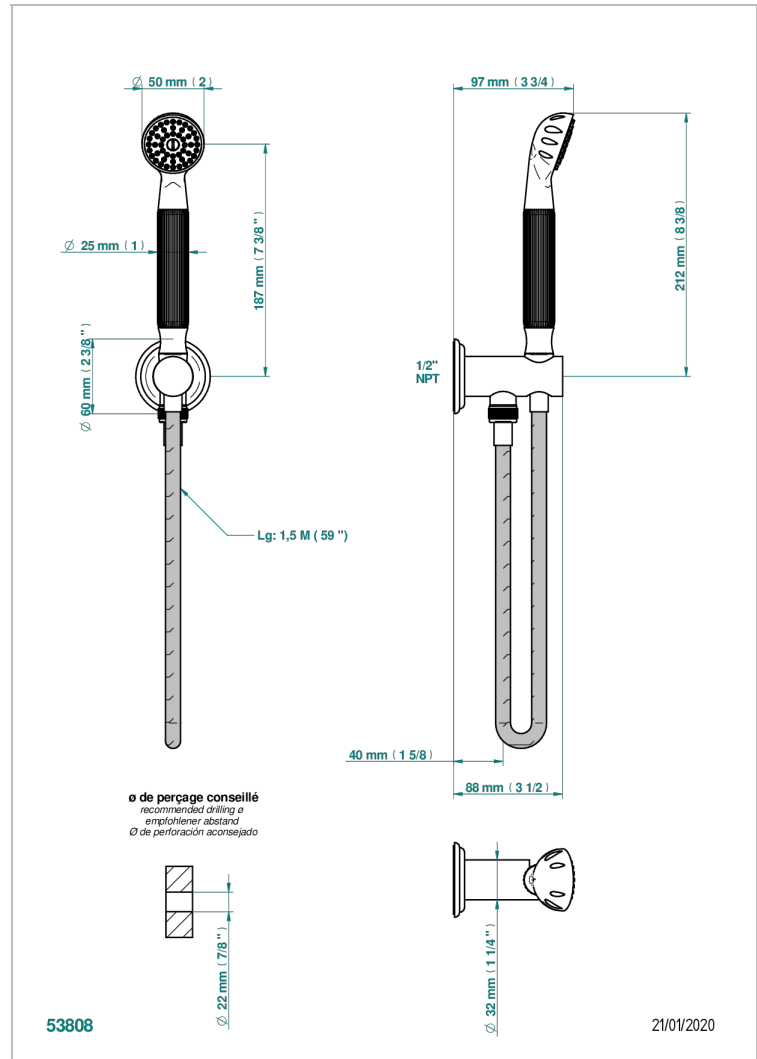

# AMBOISE RED JASPER

A1L-54/US

Wall mounted handshower with integrated fixed hook

## CHARACTERISTIC

- Amboise Red Jasper
- Wall mounted handshower with integrated fixed hook