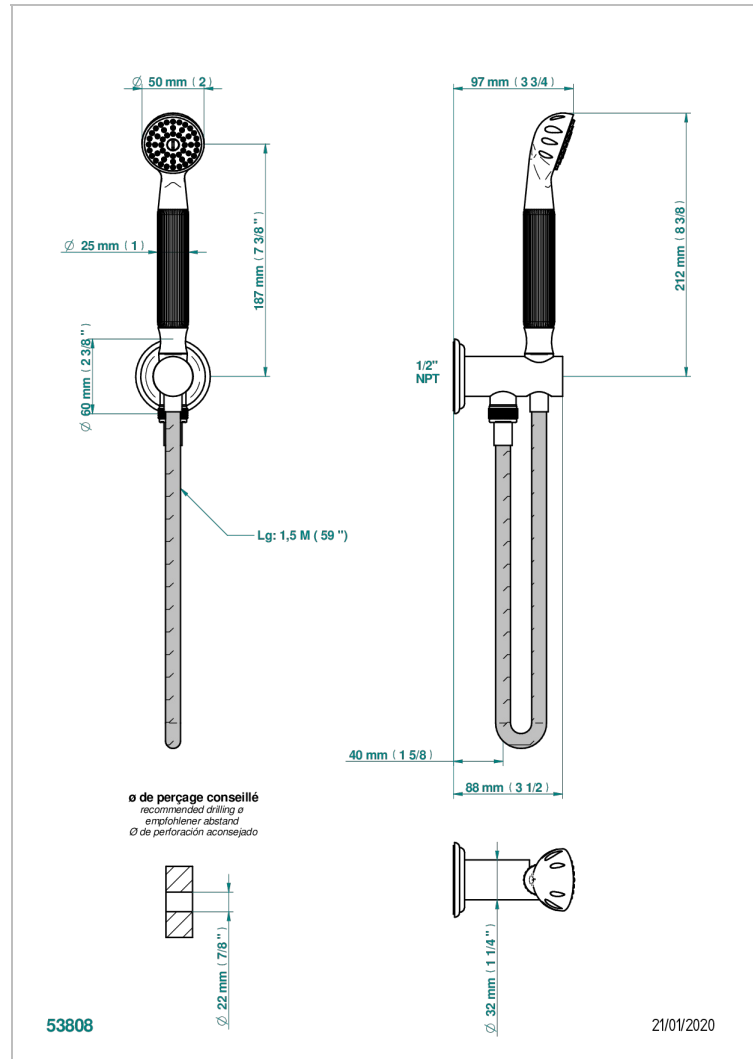

AMBOISE LAPIS LAZULI

A1K-54/US

Wall mounted handshower with integrated fixed hook

CHARACTERISTIC

- Amboise Lapis Lazuli
- Wall mounted handshower with integrated fixed hook

TECHNICAL SPECS

- Recommandé : 3 bars (max. 5 bars) - Advised : 43,5 psi (max. 72 psi)
- 9,5 l/min à 3 bars (2.5 gpm at 43.5 psi)

AVAILABLE FINITIONS

Black ceram - D30
Blush PVD - H62
Brass color PVD - H49
Brown bronze color PVD - F33
Chrome polished - A02
Chrome polished / gold polished - G02

Gold color PVD - H52
Gold mat - F07
Gold polished - F01
Graphite PVD - H64
Matt Umber PVD - H67
Matt blush PVD - H60

Umber PVD - H66