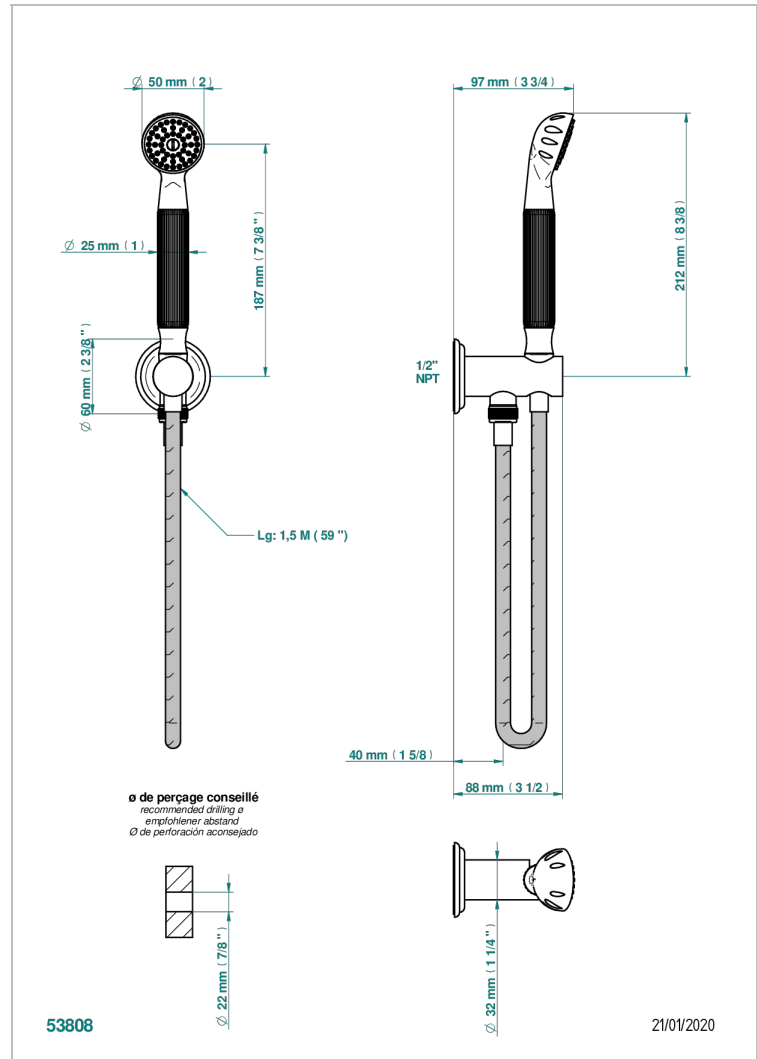

AMBOISE MALACHITE

A1J-54/US

Wall mounted handshower with integrated fixed hook

CHARACTERISTIC

- Amboise Malachite
- Wall mounted handshower with integrated fixed hook

TECHNICAL SPECS

- Recommandé : 3 bars (max. 5 bars) - Advised : 43,5 psi (max. 72 psi)
- 9,5 l/min à 3 bars (2.5 gpm at 43.5 psi)

Umber PVD - H66