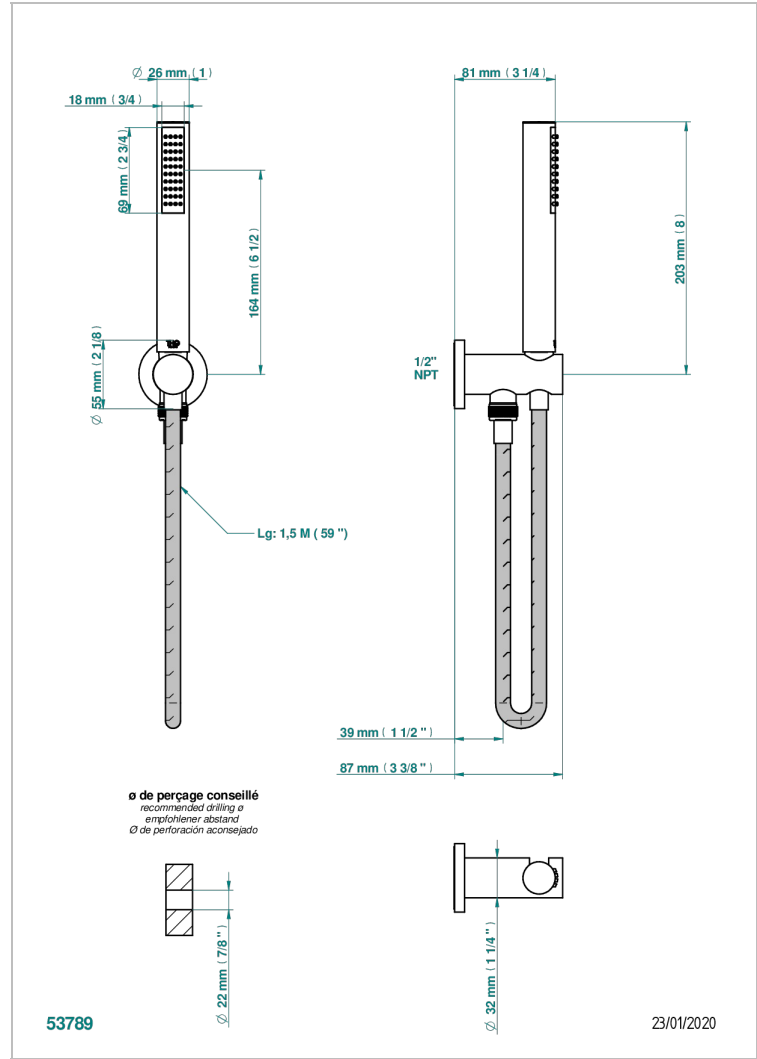

YOKO DELTA HOWLITE

G7W-54/US

Wall mounted handshower with integrated fixed hook

THG[®]
PARIS

CHARACTERISTIC

- Yoko Delta Howlite
- Wall mounted handshower with integrated fixed hook

AVAILABLE FINITIONS

Black ceram - D30
 Blush PVD - H62
 Brass color PVD - H49
 Brown bronze color PVD - F33
 Chrome polished - A02
 Gold color PVD - H52

Gold mat - F07
 Gold polished - F01
 Graphite PVD - H64
 Light coated bronze - D01
 Matt Umber PVD - H67
 Matt blush PVD - H60

Matt brass color PVD - H50
 Matt brown bronze color PVD - F34
 Matt chrome (American satin) - C02
 Matt gold color PVD - H53
 Matt graphite PVD - H65
 Matt nickel (American satin) - C01

Matt nickel color PVD - H56
 Natural smoked Brass - A13
 Nickel antique / Sovereign - H28
 Nickel color PVD - H55
 Nickel polished - B01
 Soft gold - F30

Soft matt gold - F31
 Umber PVD - H66