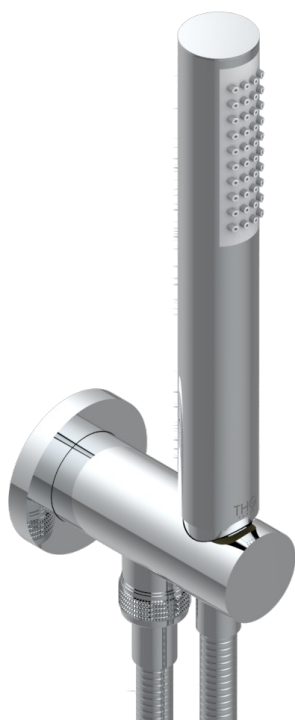

NANO WITH LEVER HANDLES

G5B-54/US

Wall mounted handshower with integrated fixed hook

CHARACTERISTIC

- Nano with lever handles
- Wall mounted handshower with integrated fixed hook

AVAILABLE FINITIONS

Black ceram - D30
 Chrome polished - A02
 Chrome polished / gold polished - G02
 Gold mat - F07
 Gold polished - F01
 Matt chrome (American satin) - C02

Matt nickel (American satin) - C01
 Nickel antique / Sovereign - H28
 Nickel polished - B01
 Soft gold - F30
 Soft matt gold - F31