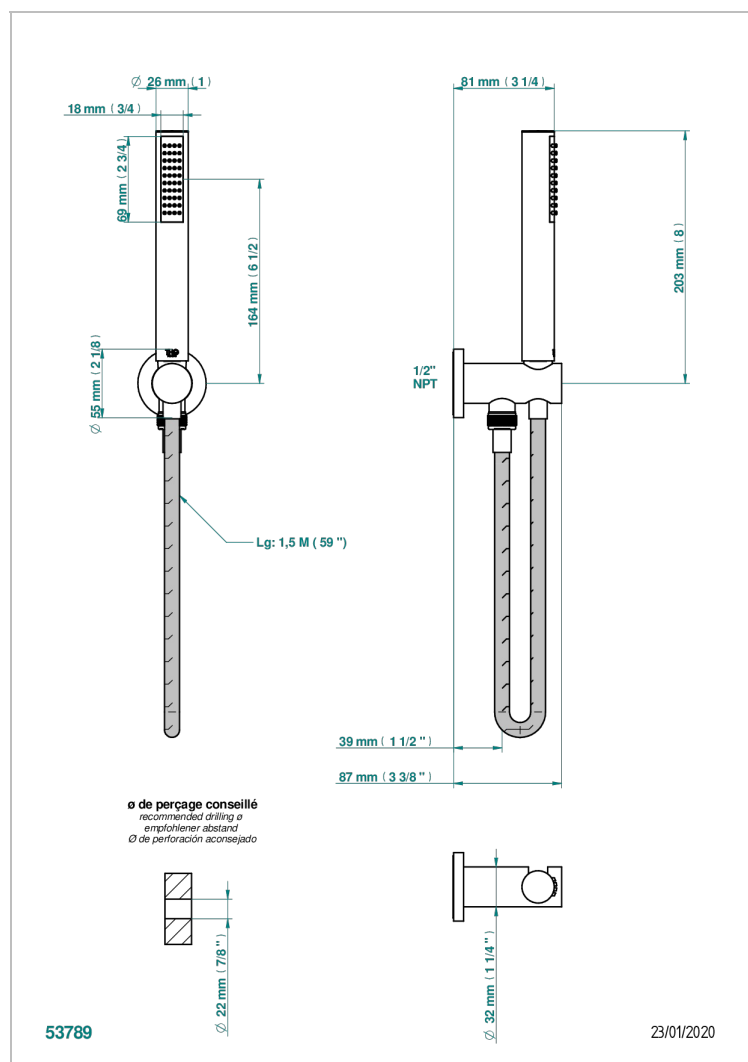

NANO WITH LEVER HANDLES

G5B-54/US

Wall mounted handshower with integrated fixed hook

CHARACTERISTIC

- Nano with lever handles
- Wall mounted handshower with integrated fixed hook

AVAILABLE FINITIONS

Black ceram - D30
 Chrome polished - A02
 Chrome polished / gold polished - G02
 Gold mat - F07
 Gold polished - F01
 Matt chrome (American satin) - C02

Matt nickel (American satin) - C01
 Nickel antique / Sovereign - H28
 Nickel polished - B01
 Soft gold - F30
 Soft matt gold - F31