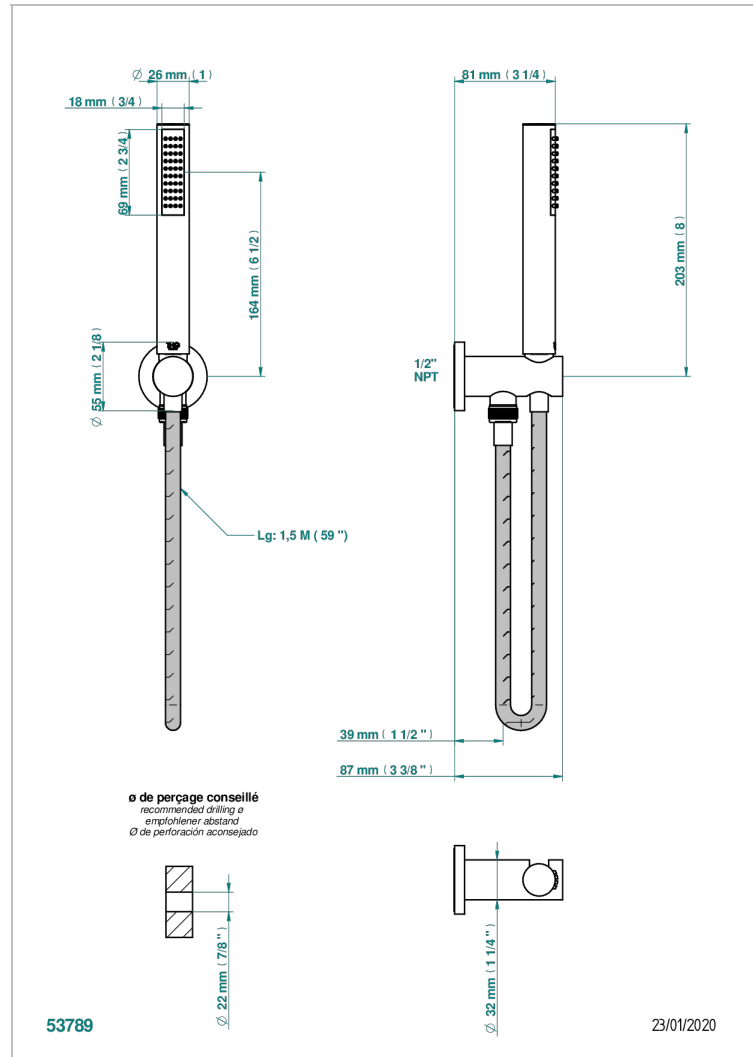

COLLECTION "O"

G4P-54/US

Wall mounted handshower with integrated fixed hook

53789

23/01/2020

CHARACTERISTIC

- Collection "O"
- Wall mounted handshower with integrated fixed hook

AVAILABLE FINITIONS