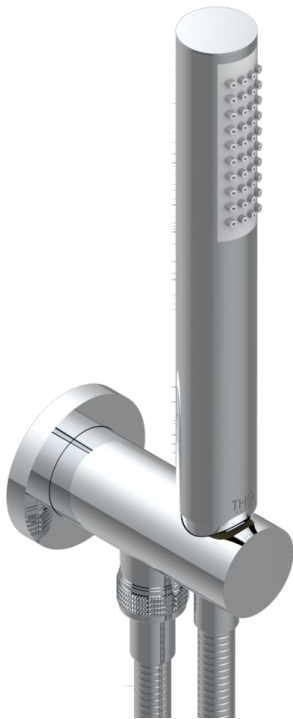

COLLECTION "O"

G4P-54/US

Wall mounted handshower with integrated fixed hook

53789

23/01/2020

CHARACTERISTIC

- Collection "O"
- Wall mounted handshower with integrated fixed hook

AVAILABLE FINITIONS

Black ceram - D30
Blush PVD - H62
Brass color PVD - H49
Brown bronze color PVD - F33
Chrome polished - A02
Chrome polished / gold polished - G02

Copper antique matt, coated - H07
Gold color PVD - H52
Gold mat - F07
Gold polished - F01
Graphite PVD - H64
Light coated bronze - D01

Matt Umber PVD - H67
Matt blush PVD - H60
Matt brass color PVD - H50
Matt brown bronze color PVD - F34
Matt chrome (American satin) - C02
Matt gold color PVD - H53

Matt graphite PVD - H65
Matt nickel (American satin) - C01
Matt nickel color PVD - H56
Nickel antique / Sovereign - H28
Nickel color PVD - H55
Nickel polished - B01

Soft gold - F30
Soft matt gold - F31
Umber PVD - H66