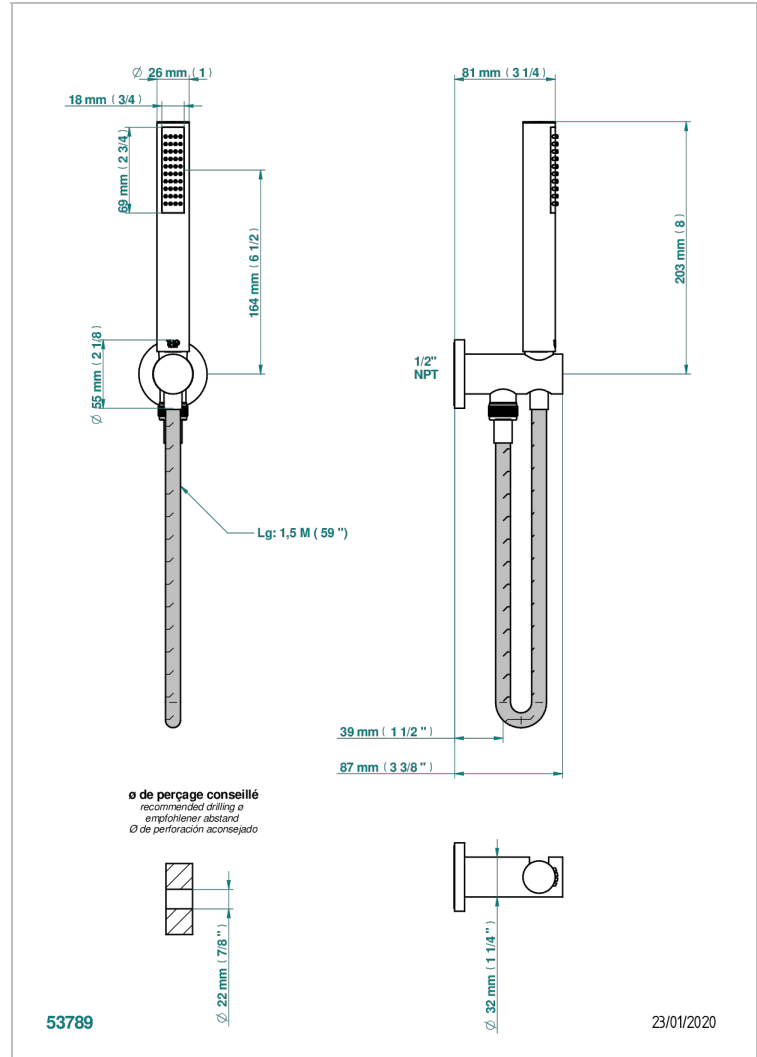

MONTAIGNE VENUS WHITE MARBLE WITH LEVER HANDLES

G3W-54/US

Wall mounted handshower with integrated fixed hook

CHARACTERISTIC

- Montaigne Vénus white marble with lever handles
- Wall mounted handshower with integrated fixed hook