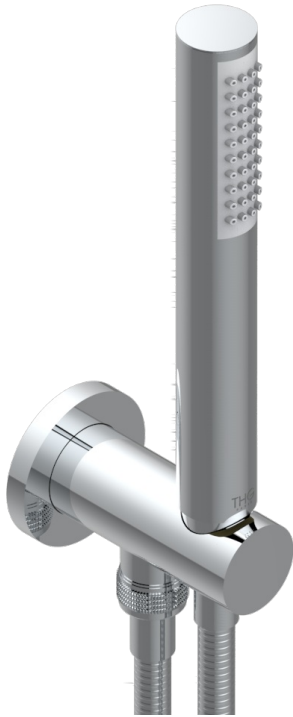

MONTAIGNE VENUS WHITE MARBLE WITH LEVER HANDLES

G3W-54/US

Wall mounted handshower with integrated fixed hook

CHARACTERISTIC

- Montaigne Vénus white marble with lever handles
- Wall mounted handshower with integrated fixed hook

AVAILABLE FINITIONS

Black ceram - D30
Blush PVD - H62
Brass color PVD - H49
Brown bronze color PVD - F33
Chrome polished - A02
Chrome polished / gold polished - G02

Copper antique matt, coated - H07
Gold color PVD - H52
Gold mat - F07
Gold polished - F01
Graphite PVD - H64
Light coated bronze - D01

Matt Umber PVD - H67
Matt blush PVD - H60
Matt brass color PVD - H50
Matt brown bronze color PVD - F34
Matt chrome (American satin) - C02
Matt gold color PVD - H53

Matt graphite PVD - H65
Matt nickel (American satin) - C01
Matt nickel color PVD - H56
Nickel antique / Sovereign - H28
Nickel color PVD - H55
Nickel polished - B01

Soft gold - F30
Soft matt gold - F31
Umber PVD - H66