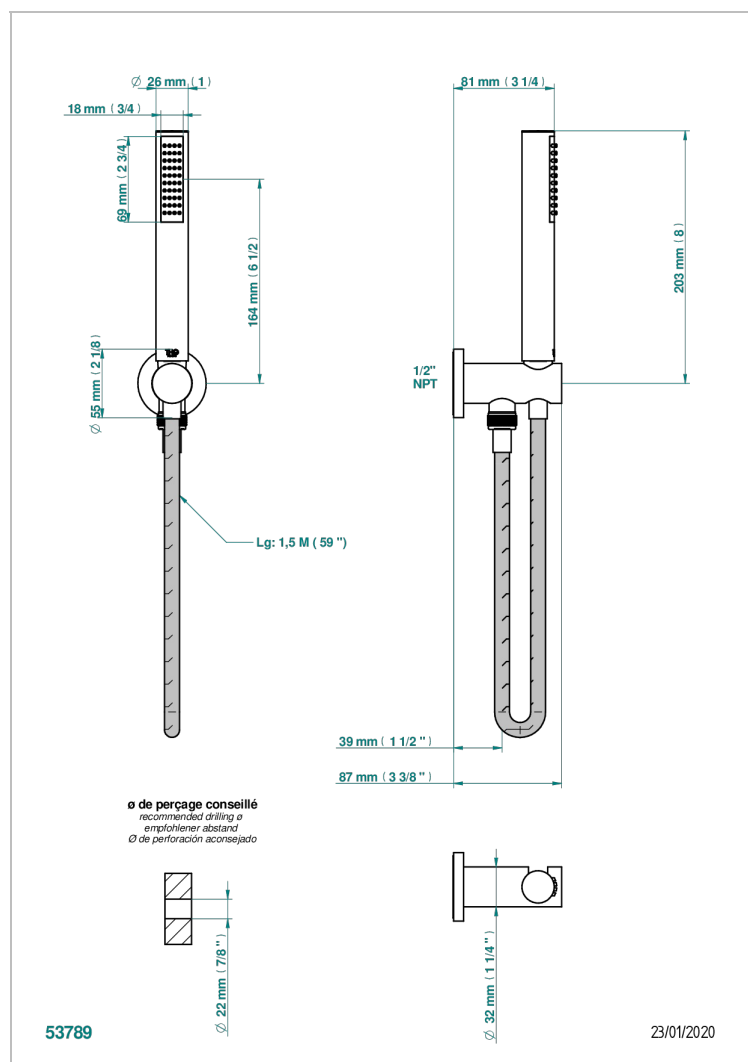

MONTAIGNE VENUS WHITE MARBLE

G3V-54/US

Wall mounted handshower with integrated fixed hook

CHARACTERISTIC

- Montaigne Vénus white marble
- Wall mounted handshower with integrated fixed hook

AVAILABLE FINITIONS