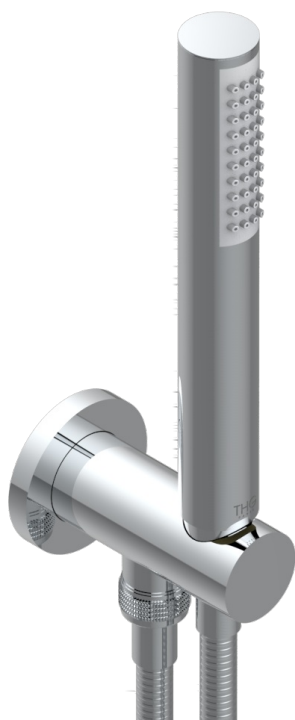

MONTAIGNE VENUS WHITE MARBLE

G3V-54/US

Wall mounted handshower with integrated fixed hook

CHARACTERISTIC

- Montaigne Vénus white marble
- Wall mounted handshower with integrated fixed hook

AVAILABLE FINITIONS

Black ceram - D30

Blush PVD - H62

Brass color PVD - H49

Brown bronze color PVD - F33

Chrome polished - A02

Chrome polished / gold polished - G02

Copper antique matt, coated - H07

Gold color PVD - H52

Gold mat - F07

Gold polished - F01

Graphite PVD - H64

Light coated bronze - D01

Matt Umber PVD - H67

Matt blush PVD - H60

Matt brass color PVD - H50

Matt brown bronze color PVD - F34

Soft gold - F30

Soft matt gold - F31

Umber PVD - H66