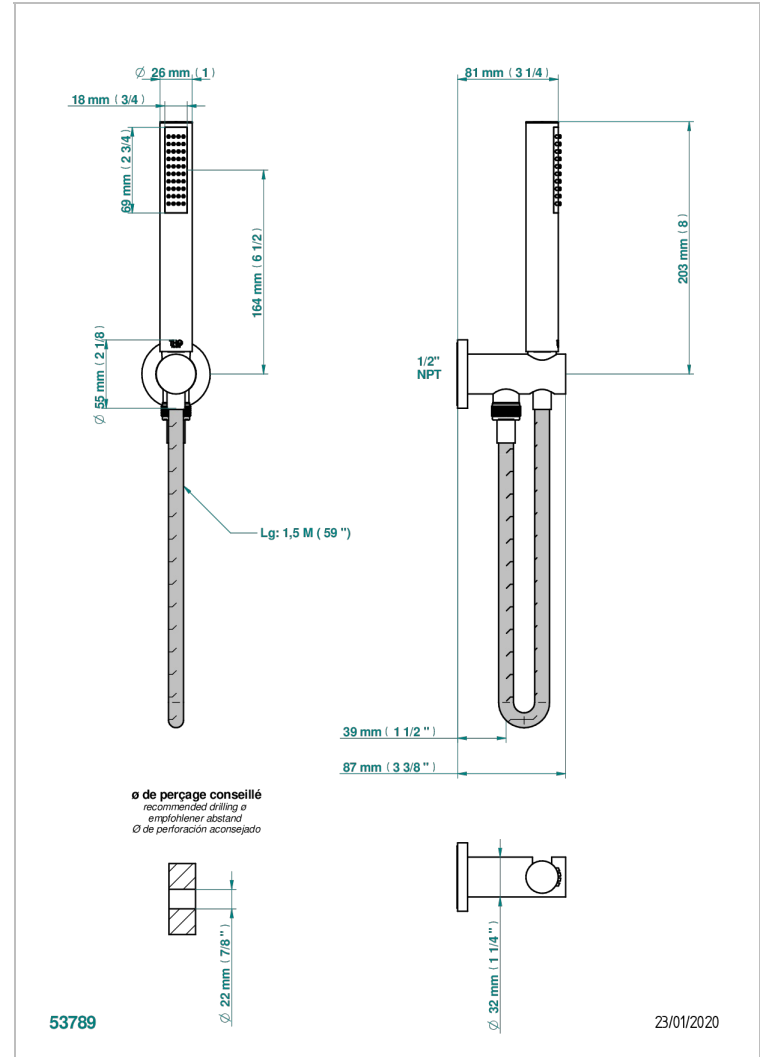

MONTAIGNE LEONARDO GREY MARBLE WITH LEVER HANDLES

G3U-54/US

Wall mounted handshower with integrated fixed hook

CHARACTERISTIC

- Montaigne Leonardo Grey marble with lever handles
- Wall mounted handshower with integrated fixed hook

AVAILABLE FINITIONS

Black ceram - D30
Blush PVD - H62
Brass color PVD - H49
Brown bronze color PVD - F33
Chrome polished - A02
Chrome polished / gold polished - G02

Copper antique matt, coated - H07
Gold color PVD - H52
Gold mat - F07
Gold polished - F01
Graphite PVD - H64
Light coated bronze - D01