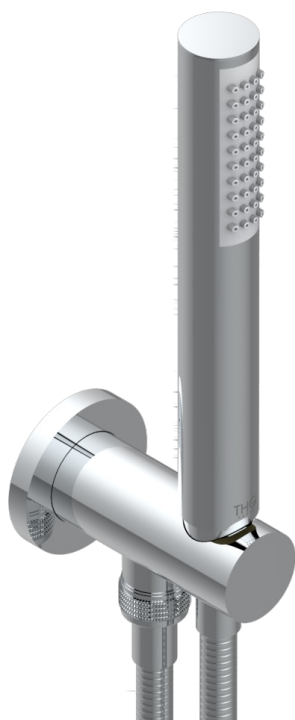

MONTAIGNE LEONARDO GREY MARBLE

G3T-54/US

Wall mounted handshower with integrated fixed hook

CHARACTERISTIC

- Montaigne Leonardo Grey marble
- Wall mounted handshower with integrated fixed hook

AVAILABLE FINITIONS

Black ceram - D30

Blush PVD - H62

Brass color PVD - H49

Brown bronze color PVD - F33

Chrome polished - A02

Chrome polished / gold polished - G02

Copper antique matt, coated - H07

Gold color PVD - H52

Gold mat - F07

Gold polished - F01

Graphite PVD - H64

Light coated bronze - D01

Matt Umber PVD - H67

Matt blush PVD - H60

Matt brass color PVD - H50

Matt brown bronze color PVD - F34

Soft gold - F30

Soft matt gold - F31

Umber PVD - H66