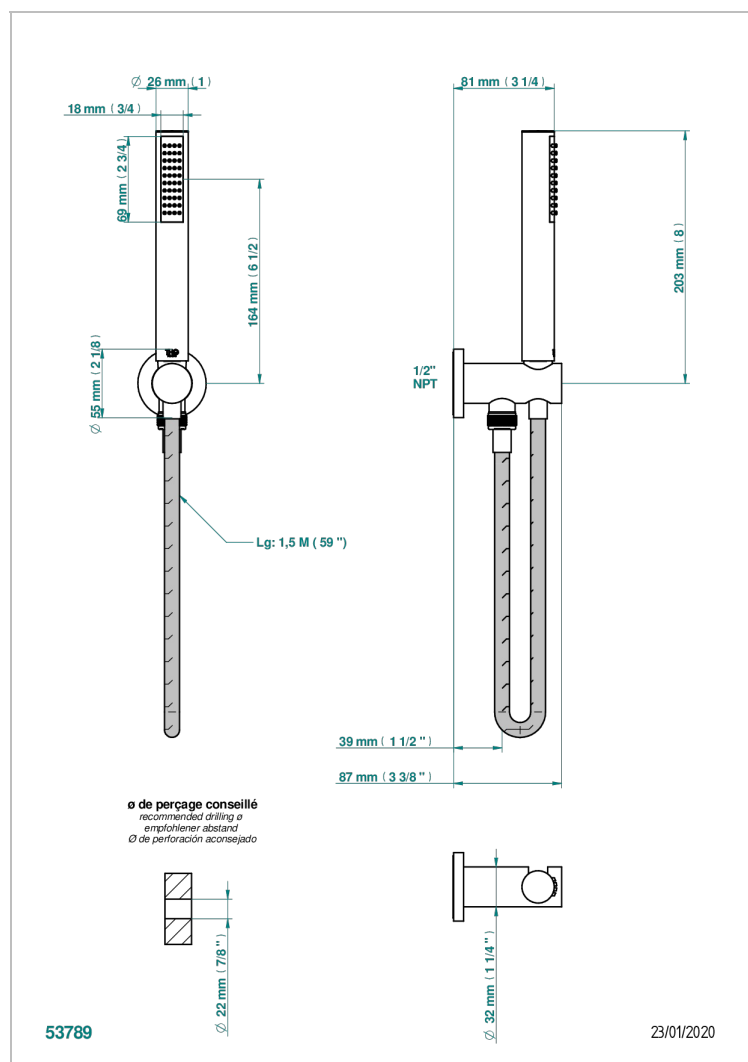

MONTAIGNE LEONARDO GREY MARBLE

G3T-54/US

Wall mounted handshower with integrated fixed hook

CHARACTERISTIC

- Montaigne Leonardo Grey marble
- Wall mounted handshower with integrated fixed hook

AVAILABLE FINITIONS