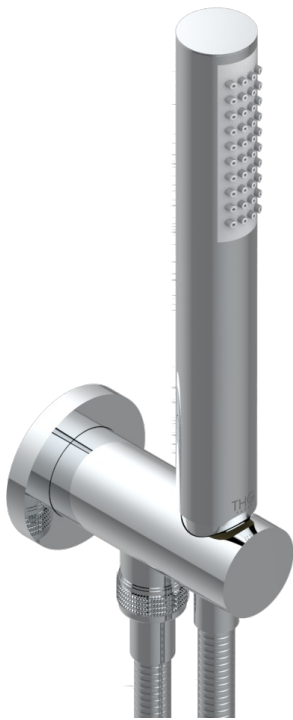

MONTAIGNE GRAND ANTIQUE MARBLE WITH LEVER HANDLES

G3S-54/US

Wall mounted handshower with integrated fixed hook

CHARACTERISTIC

- Montaigne Grand Antique marble with lever handles
- Wall mounted handshower with integrated fixed hook

AVAILABLE FINITIONS

Black ceram - D30
Blush PVD - H62
Brass color PVD - H49
Brown bronze color PVD - F33
Chrome polished - A02
Chrome polished / gold polished - G02

Copper antique matt, coated - H07
Gold color PVD - H52
Gold mat - F07
Gold polished - F01
Graphite PVD - H64
Light coated bronze - D01

Matt Umber PVD - H67
Matt blush PVD - H60
Matt brass color PVD - H50
Matt brown bronze color PVD - F34
Matt chrome (American satin) - C02
Matt gold color PVD - H53

Matt graphite PVD - H65
Matt nickel (American satin) - C01
Matt nickel color PVD - H56
Nickel antique / Sovereign - H28
Nickel color PVD - H55
Nickel polished - B01

Soft gold - F30
Soft matt gold - F31
Umber PVD - H66