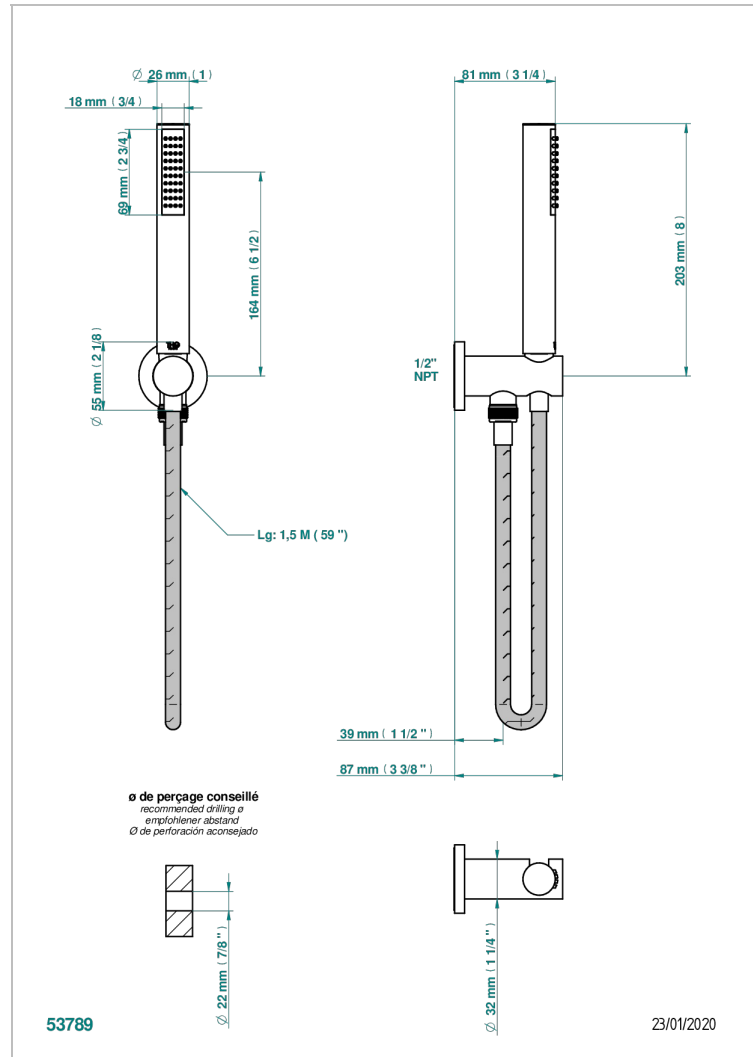

MONTAIGNE GRAND ANTIQUE MARBLE WITH LEVER HANDLES

G3S-54/US

Wall mounted handshower with integrated fixed hook

CHARACTERISTIC

- Montaigne Grand Antique marble with lever handles
- Wall mounted handshower with integrated fixed hook