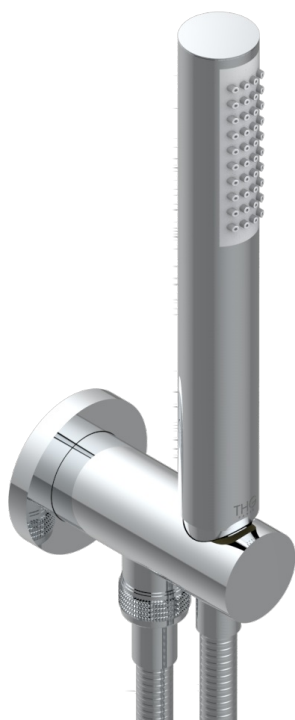

MONTAIGNE GRAND ANTIQUE MARBLE

G3R-54/US

Wall mounted handshower with integrated fixed hook

CHARACTERISTIC

- Montaigne Grand Antique marble
- Wall mounted handshower with integrated fixed hook

AVAILABLE FINITIONS

Black ceram - D30

Blush PVD - H62

Brass color PVD - H49

Brown bronze color PVD - F33

Chrome polished - A02

Chrome polished / gold polished - G02

Copper antique matt, coated - H07

Gold color PVD - H52

Gold mat - F07

Gold polished - F01

Graphite PVD - H64

Light coated bronze - D01

Matt Umber PVD - H67

Matt blush PVD - H60

Matt brass color PVD - H50

Matt brown bronze color PVD - F34

Soft gold - F30

Soft matt gold - F31

Umber PVD - H66