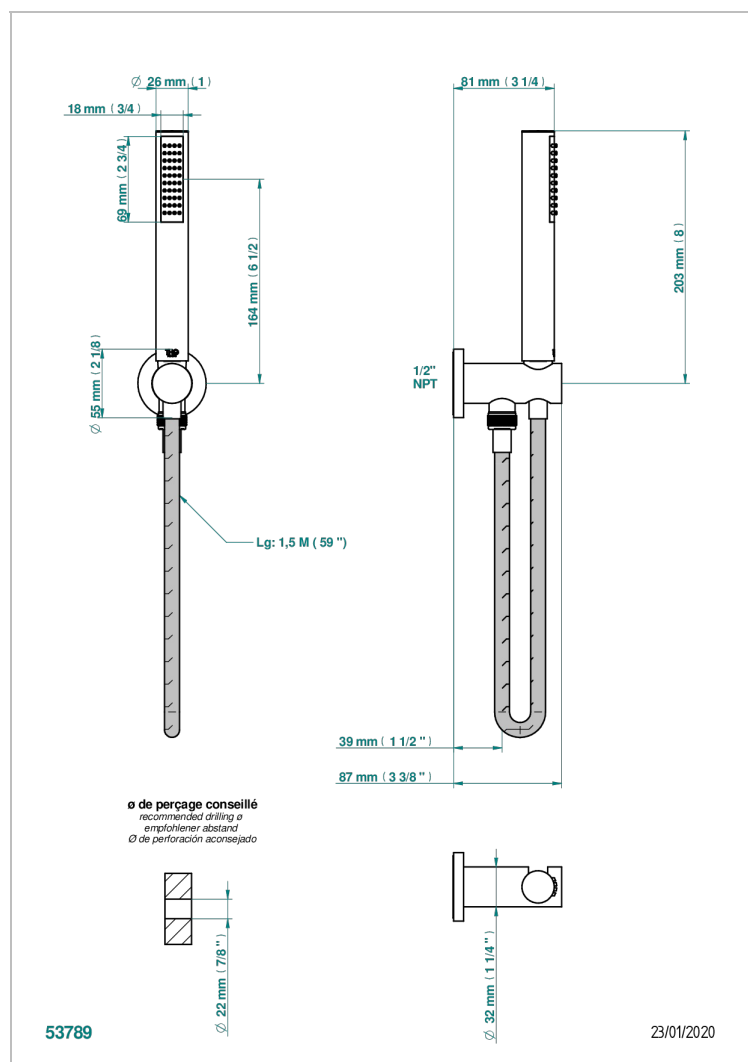

MONTAIGNE GRAND ANTIQUE MARBLE

G3R-54/US

Wall mounted handshower with integrated fixed hook

CHARACTERISTIC

- Montaigne Grand Antique marble
- Wall mounted handshower with integrated fixed hook

AVAILABLE FINITIONS