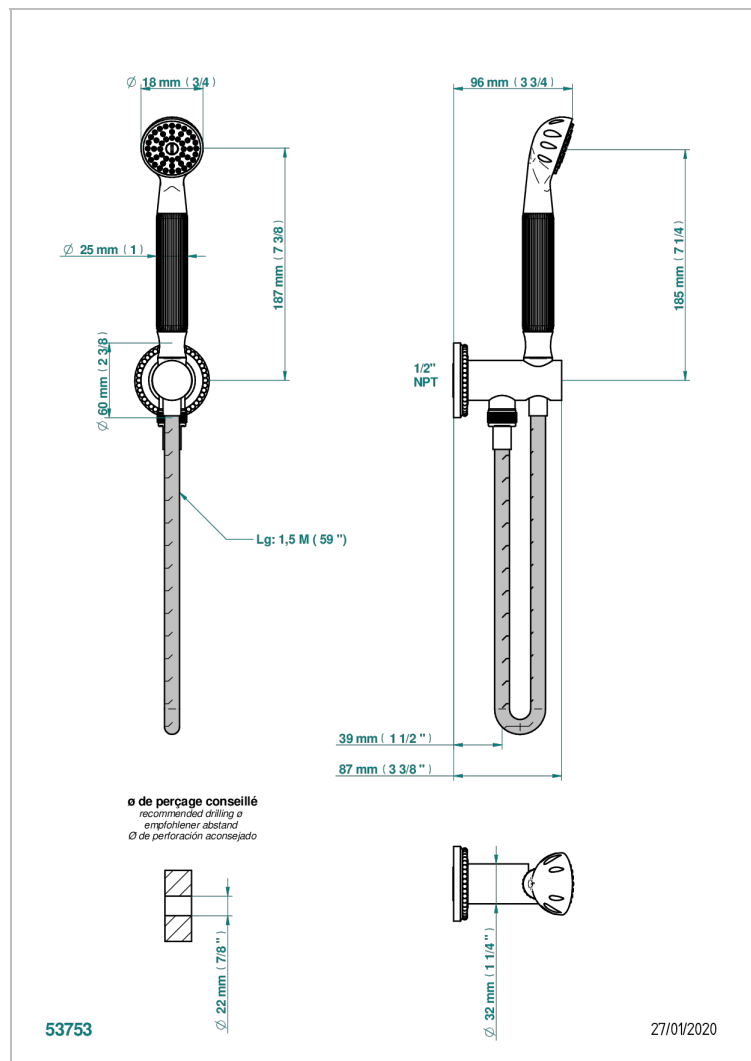

# MONTE CARLO, WHITE GOLD PORCELAIN

U8C-54/US

Wall mounted handshower with integrated fixed hook

## CHARACTERISTIC

- Monte Carlo, white gold porcelain
- Wall mounted handshower with integrated fixed hook