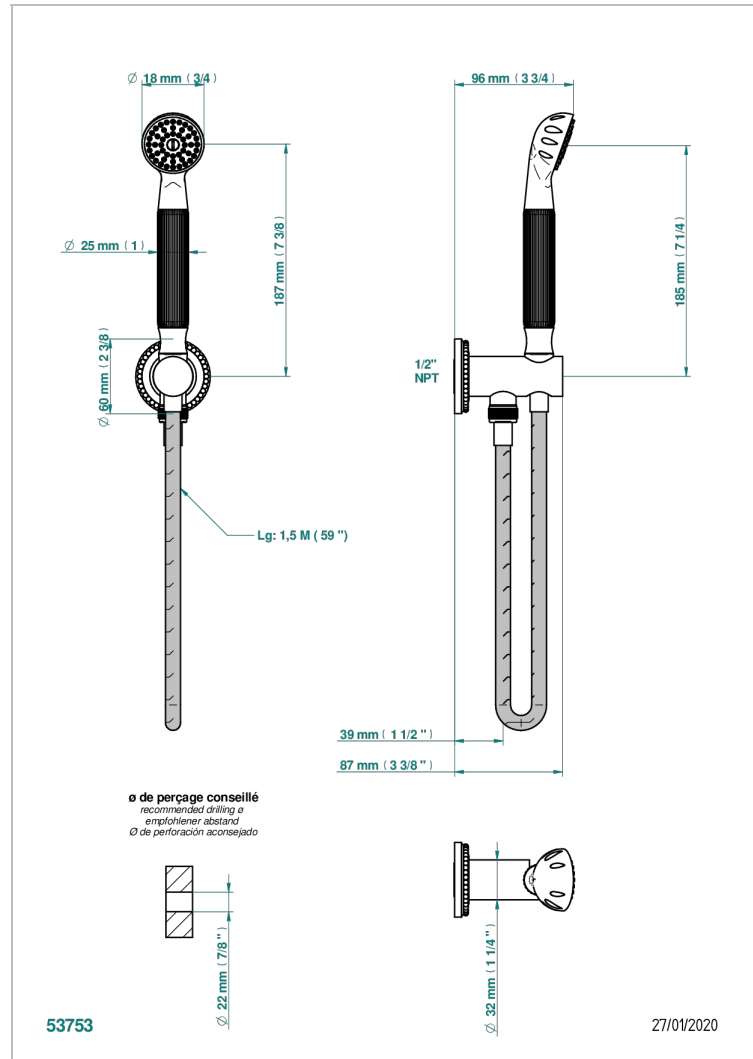

AMOUR DE TRIANON

G24-54/US

Wall mounted handshower with integrated fixed hook

CHARACTERISTIC

- Amour de Trianon
- Wall mounted handshower with integrated fixed hook

TECHNICAL SPECS

- Recommandé : 3 bars (max. 5 bars) - Advised : 43,5 psi (max. 72 psi)
- 9,5 l/min à 3 bars (2.5 gpm at 43.5 psi)

AVAILABLE FINITIONS

Black ceram - D30
 Chrome polished - A02
 Chrome polished / gold polished - G02
 Copper antique matt, coated - H07
 Gold mat - F07
 Gold polished - F01

Light coated bronze - D01
 Matt chrome (American satin) - C02
 Matt nickel (American satin) - C01
 Nickel antique / Sovereign - H28
 Nickel polished - B01
 Soft gold - F30

Soft matt gold - F31