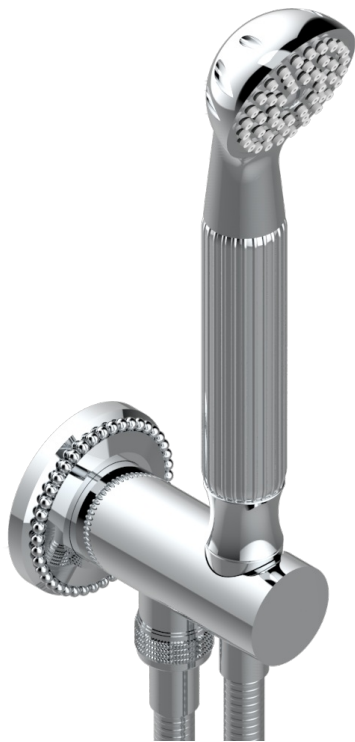

AMOUR DE TRIANON

G24-54/US

Wall mounted handshower with integrated fixed hook

CHARACTERISTIC

- Amour de Trianon
- Wall mounted handshower with integrated fixed hook

TECHNICAL SPECS

- Recommandé : 3 bars (max. 5 bars) - Advised : 43,5 psi (max. 72 psi)
- 9,5 l/min à 3 bars (2.5 gpm at 43.5 psi)

AVAILABLE FINITIONS

Black ceram - D30
 Chrome polished - A02
 Chrome polished / gold polished - G02
 Copper antique matt, coated - H07
 Gold mat - F07
 Gold polished - F01

Light coated bronze - D01
 Matt chrome (American satin) - C02
 Matt nickel (American satin) - C01
 Nickel antique / Sovereign - H28
 Nickel polished - B01
 Soft gold - F30

Soft matt gold - F31