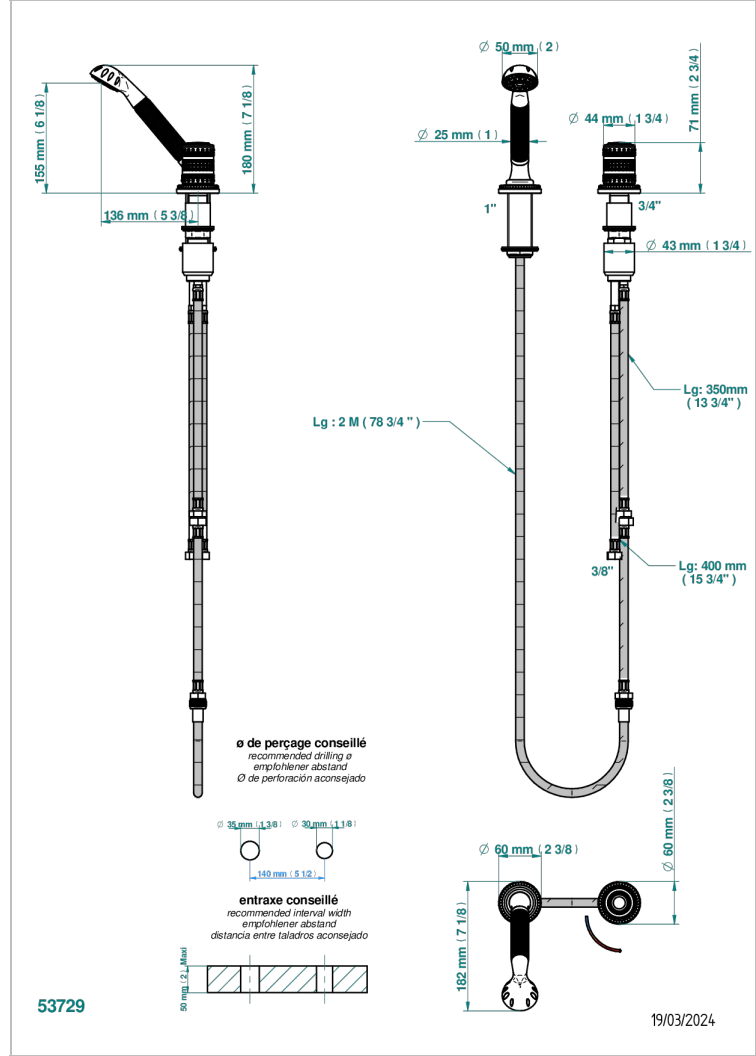

MONTE CARLO, WHITE GOLD PORCELAIN

U8C-6532/60A

Deck mounted mixer with handshower, progressive cartridge

THG[®]
PARIS

CHARACTERISTIC

- ACS : 22ACCLY009

TECHNICAL SPECS

- Recommandé : 3 bars (max. 5 bars) - Advised : 43,5 psi (max. 72 psi)
- 9,5 l/min à 3 bars (2.5 gpm at 43.5 psi)

STANDARDS

AVAILABLE FINITIONS

- Black ceram - D30
- Chrome polished - A02
- Chrome polished / gold polished - G02
- Copper antique matt, coated - H07
- Gold mat - F07
- Gold polished - F01

- Light coated bronze - D01
- Matt chrome (American satin) - C02
- Matt nickel (American satin) - C01
- Nickel antique / Sovereign - H28
- Nickel polished - B01
- Soft gold - F30

Soft matt gold - F31