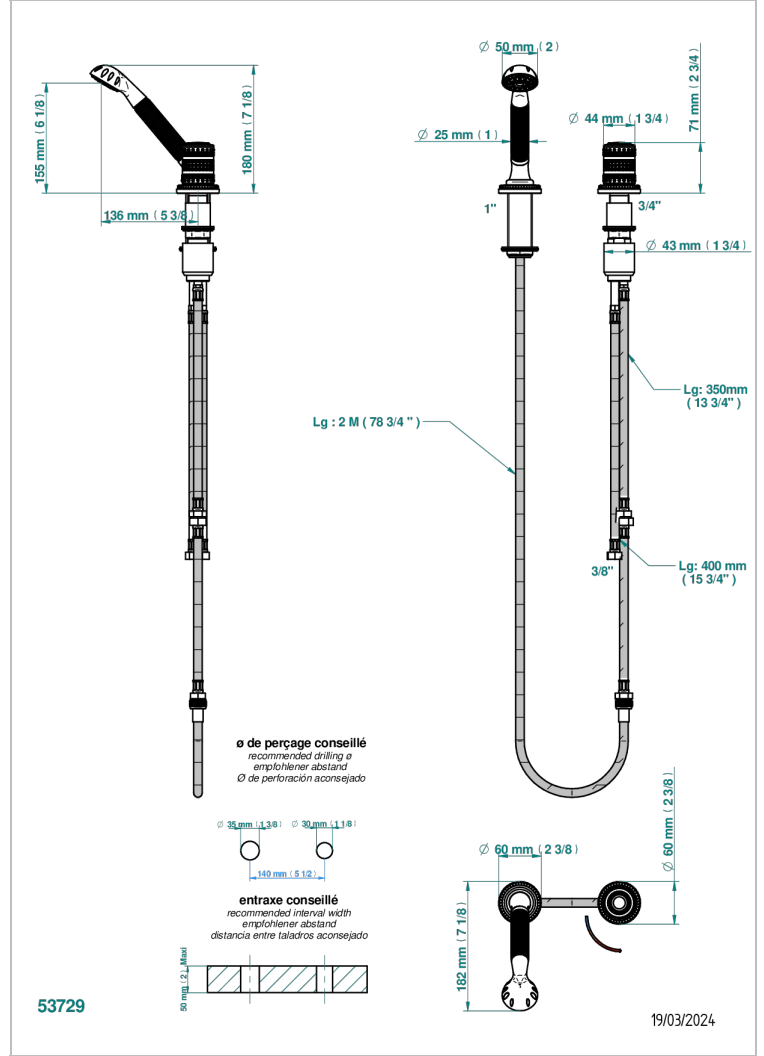

# MONTE CARLO, WHITE GOLD PORCELAIN

U8C-6532/60A

Rim mounted ceramic mixer with handshower with progressive cartridge

## CHARACTERISTIC

- ACS : 22ACCLY009

## AVAILABLE FINITIONS

- Antique nickel - H28
- Black ceram - D30
- Lacquered light bronze - D01
- Matt chrome - C02
- Matt gold - F07
- Matt nickel (color finish) - C01

- Polished chrome (color finish) - A02
- Polished chrome / Polished gold (color finish) - G02
- Polished gold (color finish) - F01
- Polished nickel - B01
- Soft gold - F30
- Soft matt gold - F31

- Varnished matt antique red copper (color finish) - H07