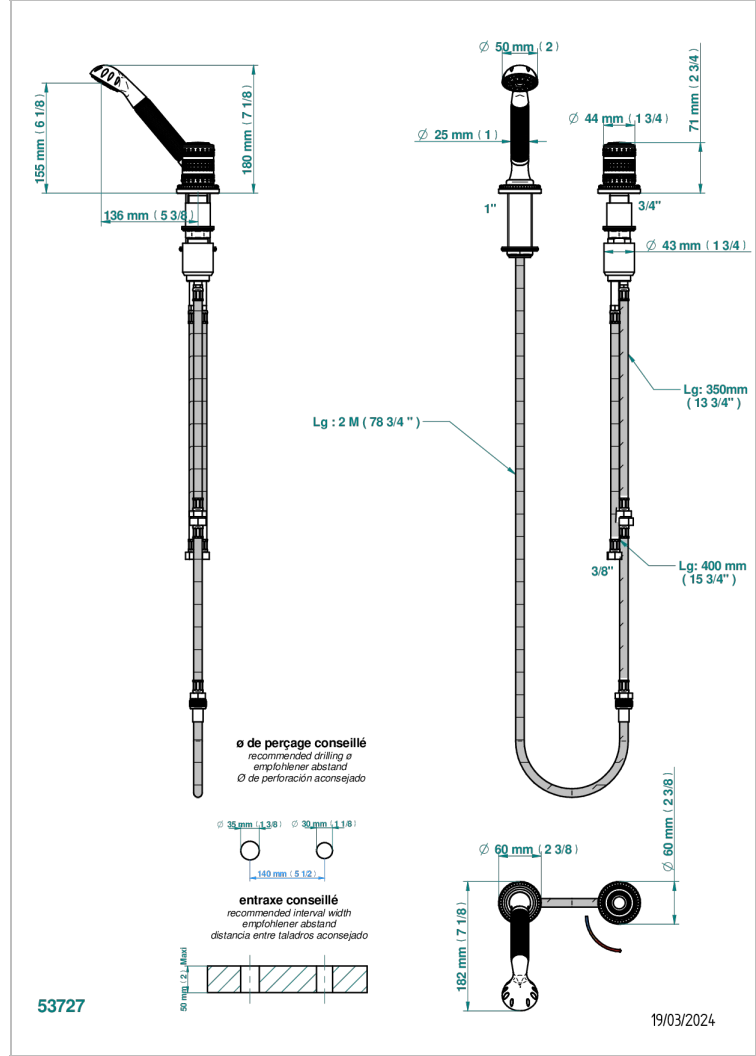

MONTE CARLO, GOLD PORCELAIN

U8B-6532/60A

Deck mounted mixer with handshower, progressive cartridge

CHARACTERISTIC

- ACS : 22ACCLY009

TECHNICAL SPECS

- Recommandé : 3 bars (max. 5 bars) - Advised : 43,5 psi (max. 72 psi)
- 9,5 l/min à 3 bars (2.5 gpm at 43.5 psi)

STANDARDS

AVAILABLE FINITIONS

- Black ceram - D30
- Chrome polished - A02
- Chrome polished / gold polished - G02
- Copper antique matt, coated - H07
- Gold mat - F07
- Gold polished - F01

- Light coated bronze - D01
- Matt chrome (American satin) - C02
- Matt nickel (American satin) - C01
- Nickel antique / Sovereign - H28
- Nickel polished - B01
- Soft gold - F30

Soft matt gold - F31