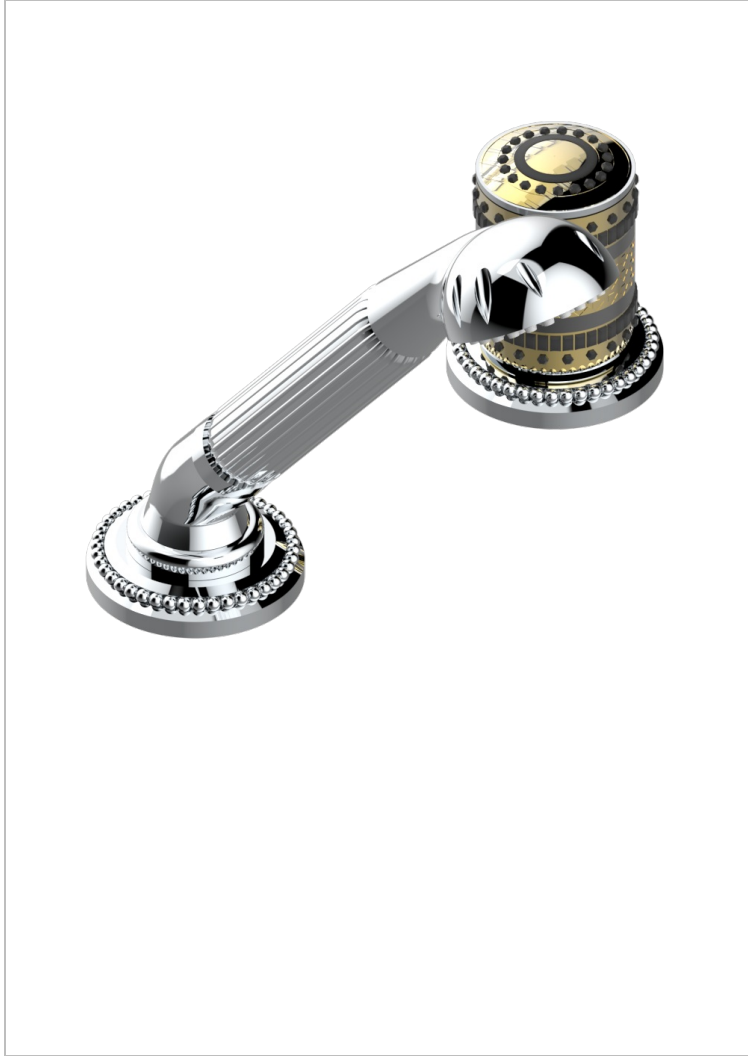

MONTE CARLO, GOLD PORCELAIN

U8B-6532/60A

Deck mounted mixer with handshower, progressive cartridge

CHARACTERISTIC

- ACS : 22ACCLY009

TECHNICAL SPECS

- Recommandé : 3 bars (max. 5 bars) - Advised : 43,5 psi (max. 72 psi)
- 9,5 l/min à 3 bars (2.5 gpm at 43.5 psi)

STANDARDS

AVAILABLE FINITIONS

- Black ceram - D30
- Chrome polished - A02
- Chrome polished / gold polished - G02
- Copper antique matt, coated - H07
- Gold mat - F07
- Gold polished - F01

- Light coated bronze - D01
- Matt chrome (American satin) - C02
- Matt nickel (American satin) - C01
- Nickel antique / Sovereign - H28
- Nickel polished - B01
- Soft gold - F30

Soft matt gold - F31