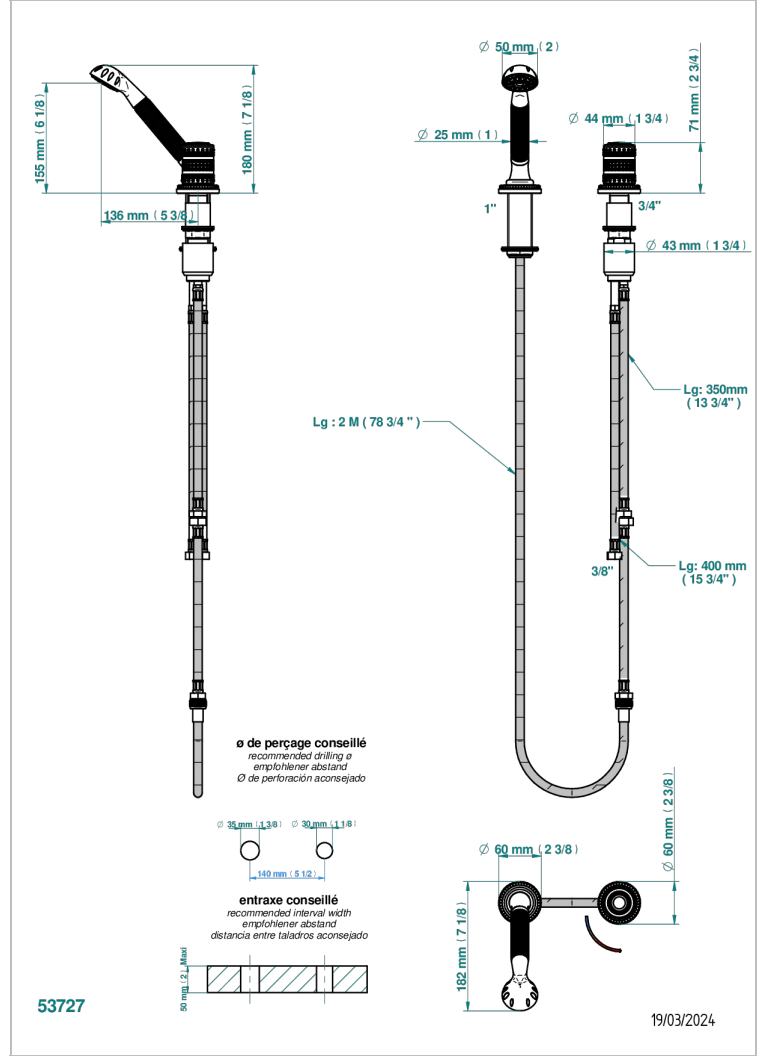

MONTE CARLO, GOLD PORCELAIN

U8B-6532/60A

Rim mounted ceramic mixer with handshower with progressive cartridge

CHARACTERISTIC

- ACS : 22ACCLY009

STANDARDS

AVAILABLE FINITIONS

- Antique nickel - H28
- Black ceram - D30
- Lacquered light bronze - D01
- Matt chrome - C02
- Matt gold - F07
- Matt nickel (color finish) - C01

- Polished chrome (color finish) - A02
- Polished chrome / Polished gold (color finish) - G02
- Polished gold (color finish) - F01
- Polished nickel - B01
- Soft gold - F30
- Soft matt gold - F31

- Varnished matt antique red copper (color finish) - H07

TECHNICAL SPECS

- Recommandé : 3 bars (max. 5 bars) - Advised : 43,5 psi (max. 72 psi)
- 9,5 l/min à 3 bars (2.5 gpm at 43.5 psi)