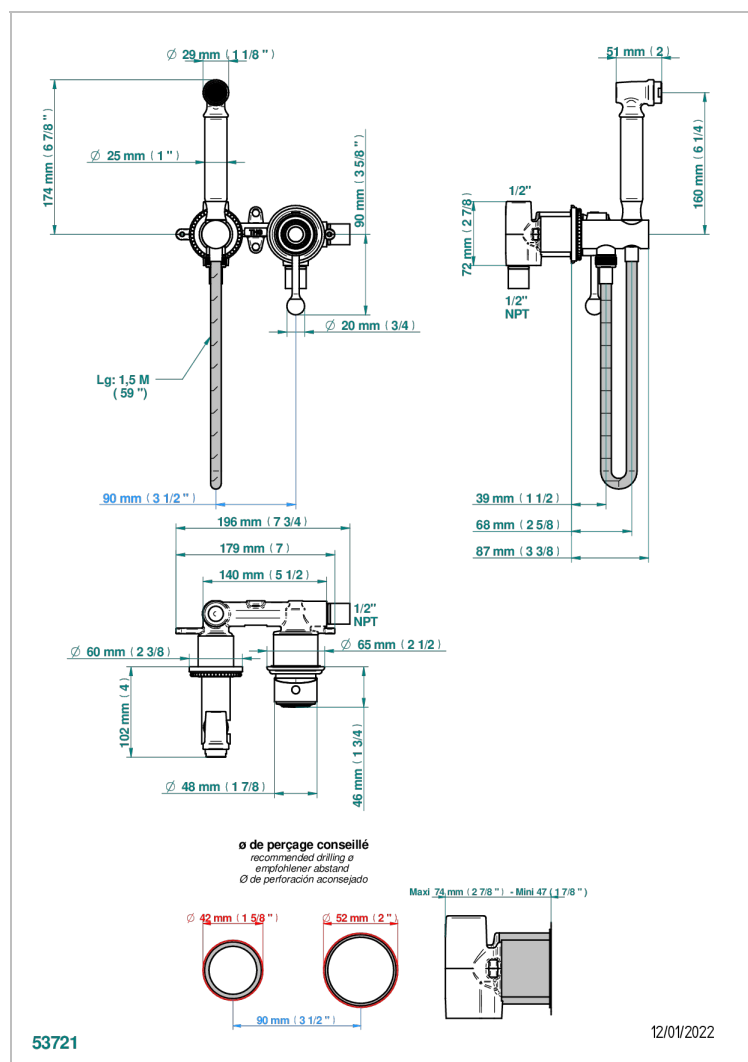

MONTE CARLO, WHITE GOLD PORCELAIN

U8C-5840/MUS

Handheld spray bidet with mixing valve, hose, elbow/hook

CHARACTERISTIC

- Monte Carlo, white gold porcelain
- Handheld spray bidet with mixing valve, hose, elbow/hook

TECHNICAL SPECS

- Recommandé : 3 bars (max. 5 bars) - Advised : 43,5 psi (max. 72 psi)
- 9,5 l/min à 3 bars (2.5 gpm at 43.5 psi)

AVAILABLE FINITIONS

Black ceram - D30
 Chrome polished - A02
 Chrome polished / gold polished - G02
 Copper antique matt, coated - H07
 Gold mat - F07
 Gold polished - F01