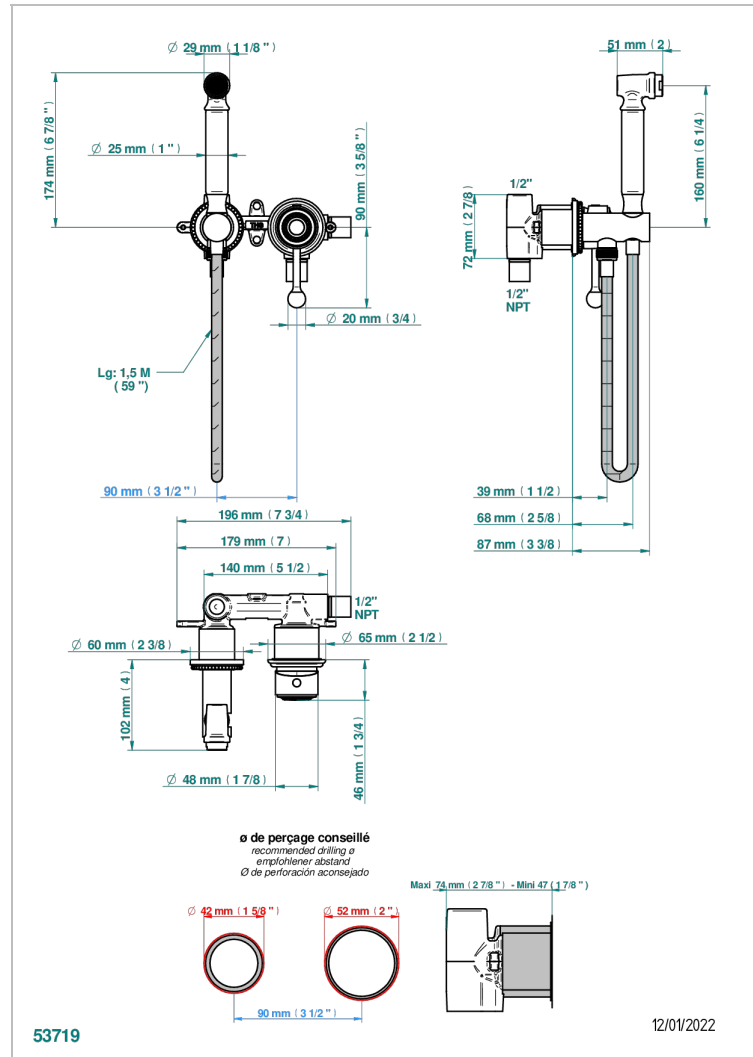

MONTE CARLO, GOLD PORCELAIN

U8B-5840/MUS

Handheld spray bidet with mixing valve, hose, elbow/hook

CHARACTERISTIC

- Monte Carlo, gold porcelain
- Handheld spray bidet with mixing valve, hose, elbow/hook

TECHNICAL SPECS

- Recommandé : 3 bars (max. 5 bars) - Advised : 43,5 psi (max. 72 psi)
- 9,5 l/min à 3 bars (2.5 gpm at 43.5 psi)

AVAILABLE FINITIONS

Black ceram - D30
 Chrome polished - A02
 Chrome polished / gold polished - G02
 Copper antique matt, coated - H07
 Gold mat - F07
 Gold polished - F01