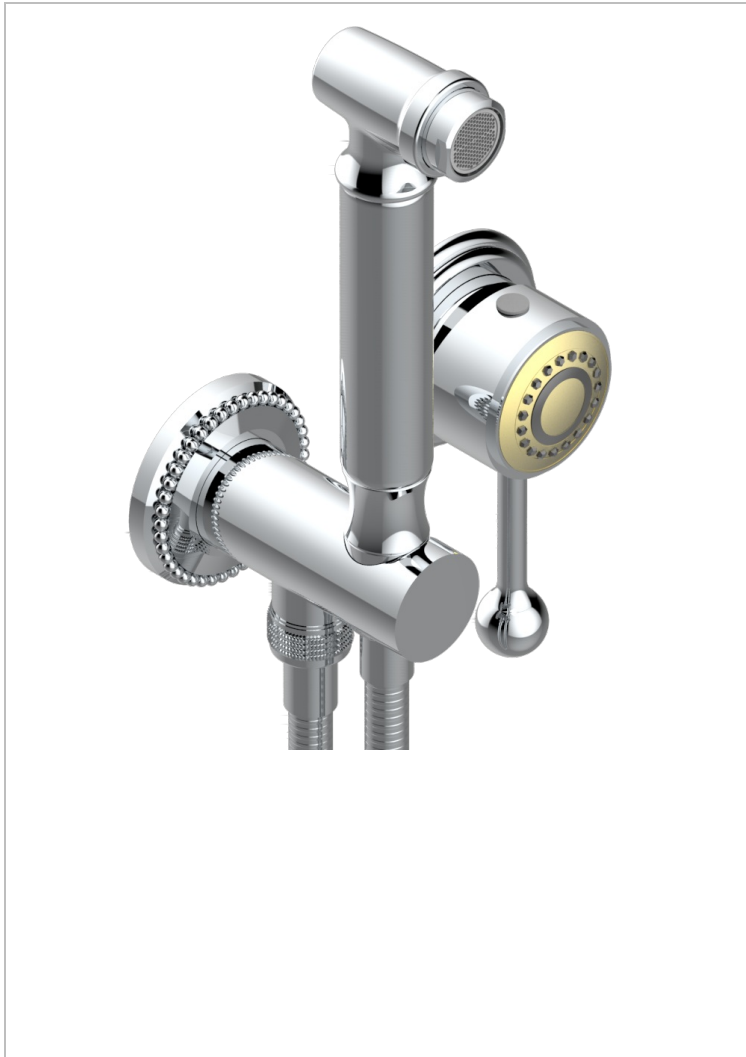

MONTE CARLO, GOLD PORCELAIN

U8B-5840/MUS

Handheld spray bidet with mixing valve, hose, elbow/hook

CHARACTERISTIC

- Monte Carlo, gold porcelain
- Handheld spray bidet with mixing valve, hose, elbow/hook

TECHNICAL SPECS

- Recommandé : 3 bars (max. 5 bars) - Advised : 43,5 psi (max. 72 psi)
- 9,5 l/min à 3 bars (2.5 gpm at 43.5 psi)

AVAILABLE FINITIONS

Black ceram - D30
 Chrome polished - A02
 Chrome polished / gold polished - G02
 Copper antique matt, coated - H07
 Gold mat - F07
 Gold polished - F01

Light coated bronze - D01
 Matt chrome (American satin) - C02
 Matt nickel (American satin) - C01
 Nickel antique / Sovereign - H28
 Nickel polished - B01
 Soft gold - F30

Soft matt gold - F31