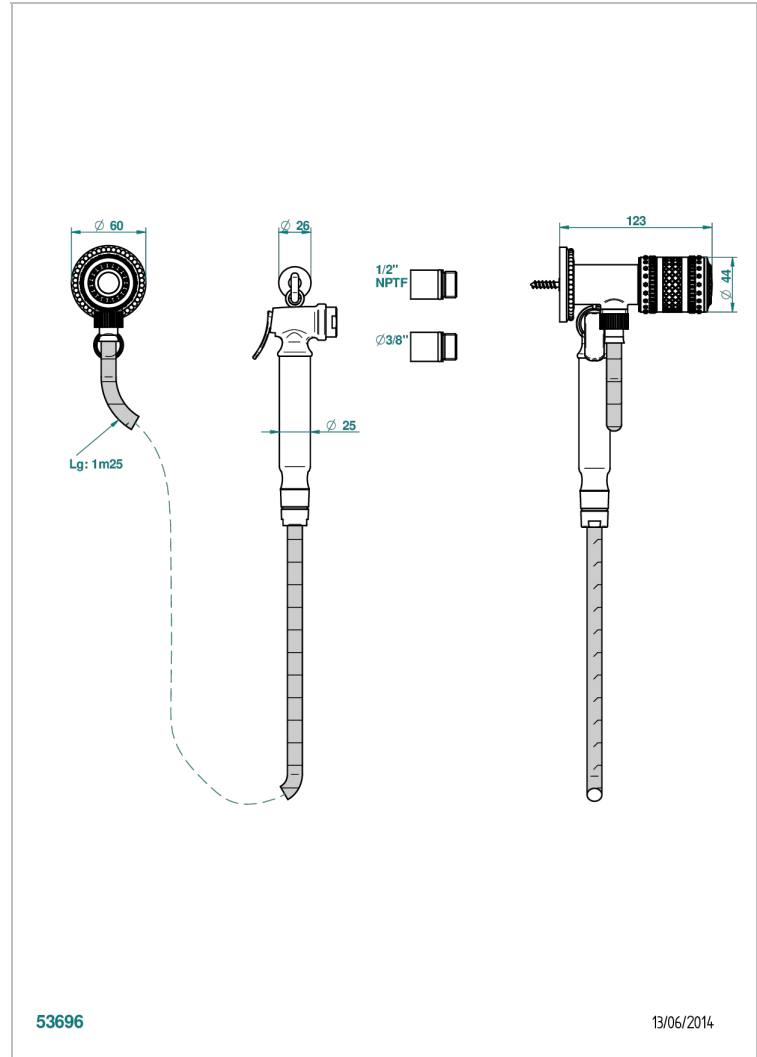

MONTE CARLO, GOLD PORCELAIN

U8B-5840/8US

Handheld spray bidet with hose, elbow and hook

THG[®]
PARIS

CHARACTERISTIC

- Monte Carlo, gold porcelain
- Handheld spray bidet with hose, elbow and hook

TECHNICAL SPECS

- Recommandé : 3 bars (max. 5 bars) - Advised : 43,5 psi (max. 72 psi)
- 9,5 l/min à 3 bars (2.5 gpm at 43.5 psi)

AVAILABLE FINITIONS

- Chrome polished - A02
- Chrome polished / gold polished - G02
- Gold polished - F01
- Nickel polished - B01