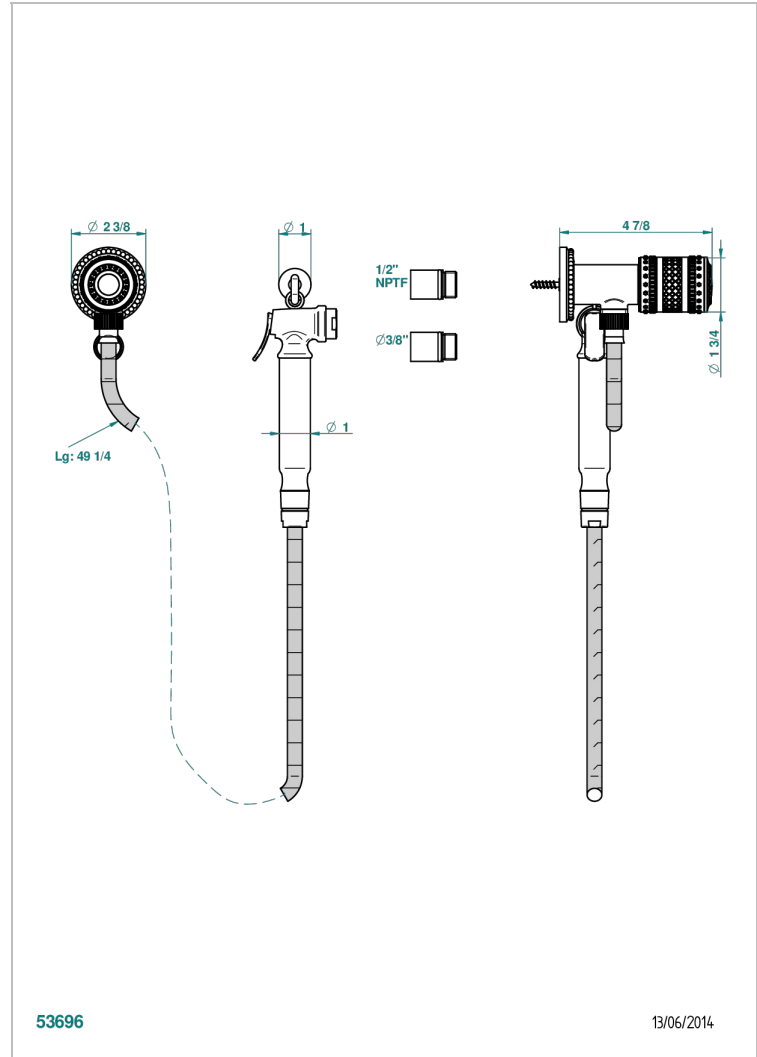

# MONTE CARLO, GOLD PORCELAIN

U8B-5840/8US

Handheld spray bidet with hose, elbow and hook

THG<sup>®</sup>  
PARIS

## CHARACTERISTIC

- Monte Carlo, gold porcelain
- Handheld spray bidet with hose, elbow and hook

## TECHNICAL SPECS

- Recommandé : 3 bars (max. 5 bars) - Advised : 43,5 psi (max. 72 psi)
- 9,5 l/min à 3 bars (2.5 gpm at 43.5 psi)