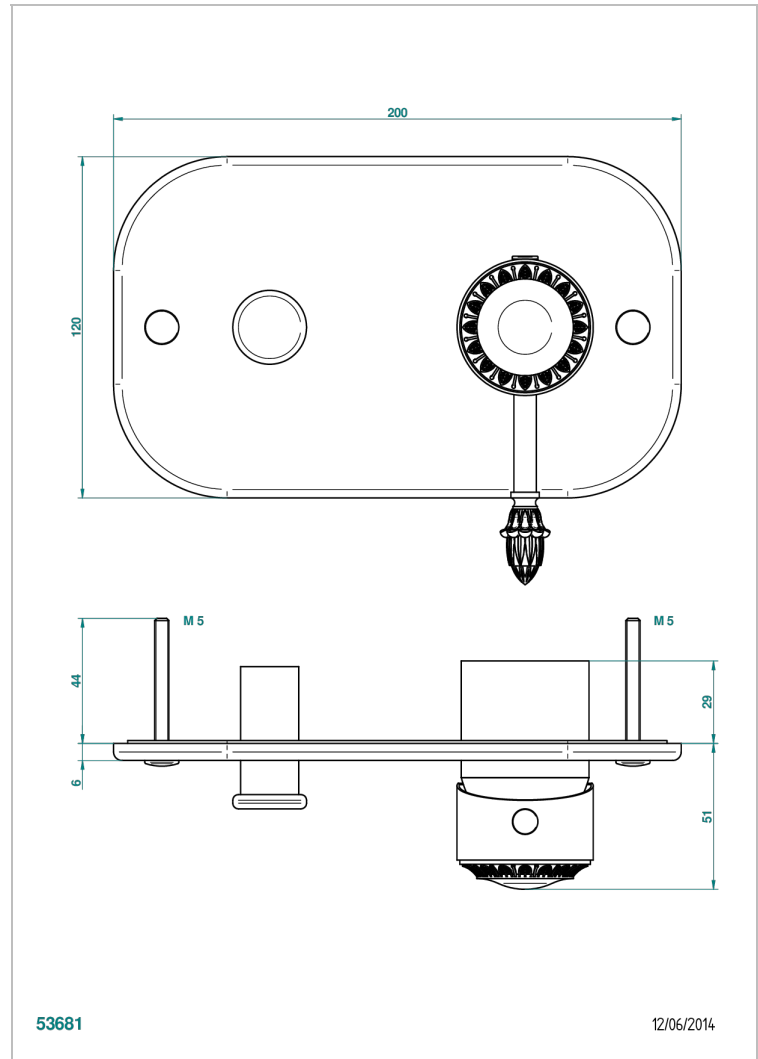

MALMAISON METAL

U93-6550B

Trim only for wall shower mixer with diverter

THG[®]
PARIS

CHARACTERISTIC

- Malmaison Metal
- Trim only for wall shower mixer with diverter

AVAILABLE FINITIONS

Black ceram - D30
Chrome polished - A02
Chrome polished / gold polished - G02
Copper antique matt, coated - H07
Gold mat - F07
Gold polished - F01