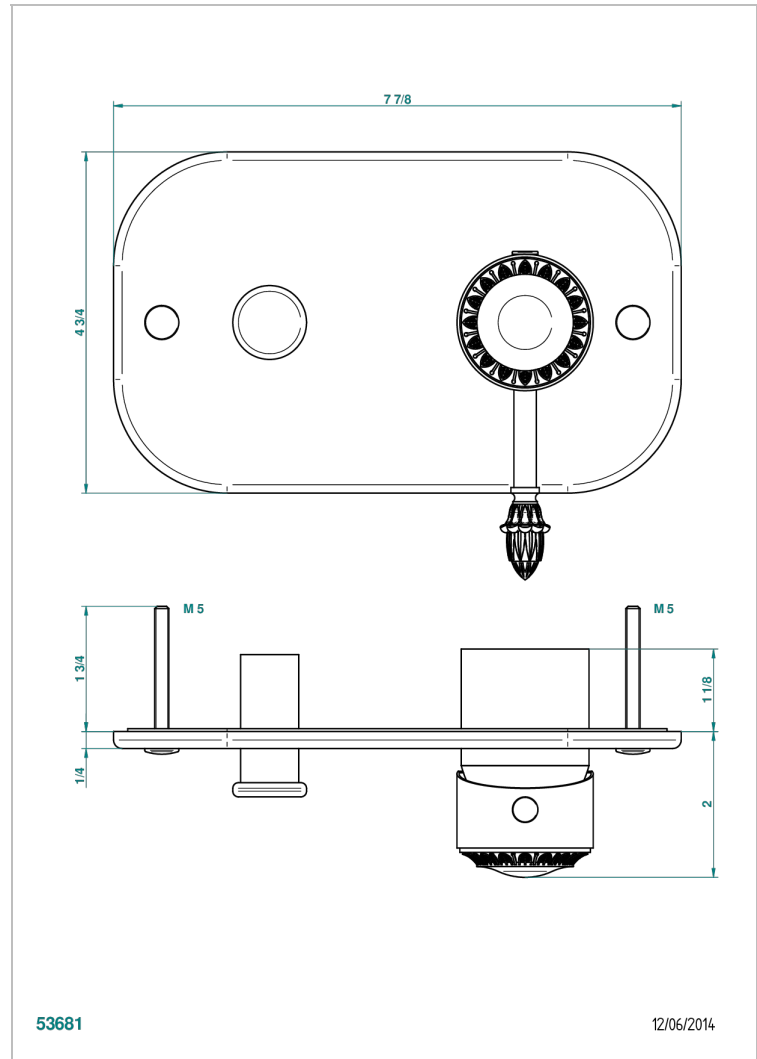

# MALMAISON METAL

U93-6550B

Trim only for wall shower mixer with diverter

THG<sup>®</sup>  
PARIS

## CHARACTERISTIC

- Malmaison Metal
- Trim only for wall shower mixer with diverter