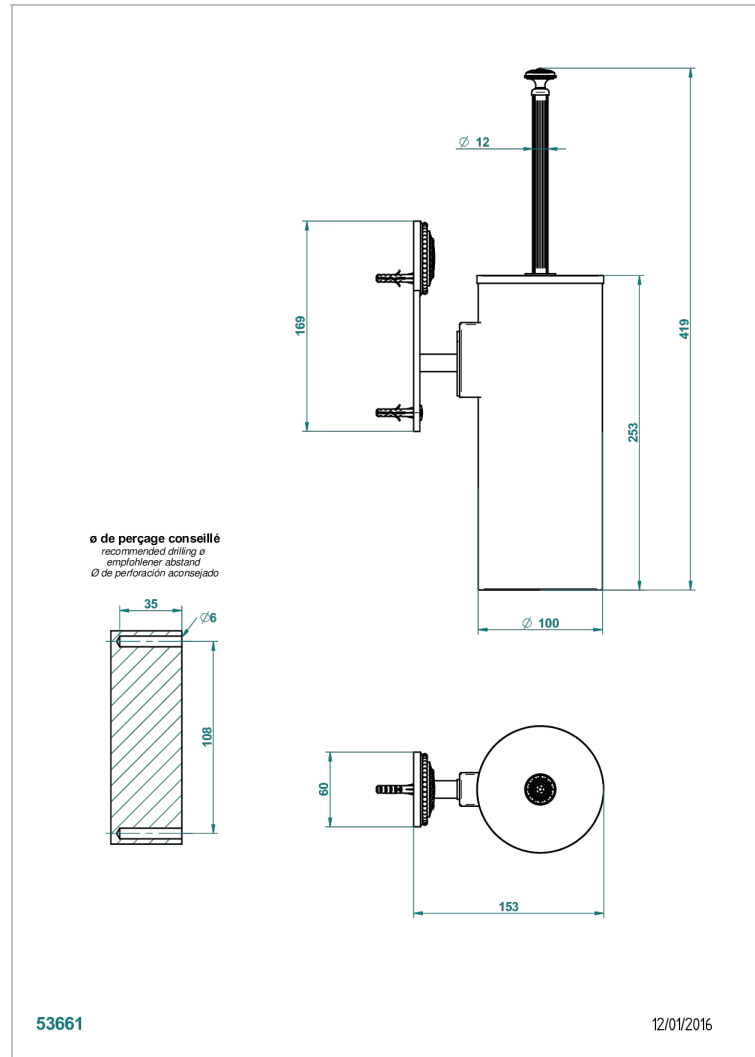

MONTE CARLO, WHITE GOLD PORCELAIN

U8C-4720C

THG[®]
PARIS

Metal toilet brush holder with brush with cover wall mounted

CHARACTERISTIC

- Monte Carlo, white gold porcelain
- Metal toilet brush holder with brush with cover wall mounted