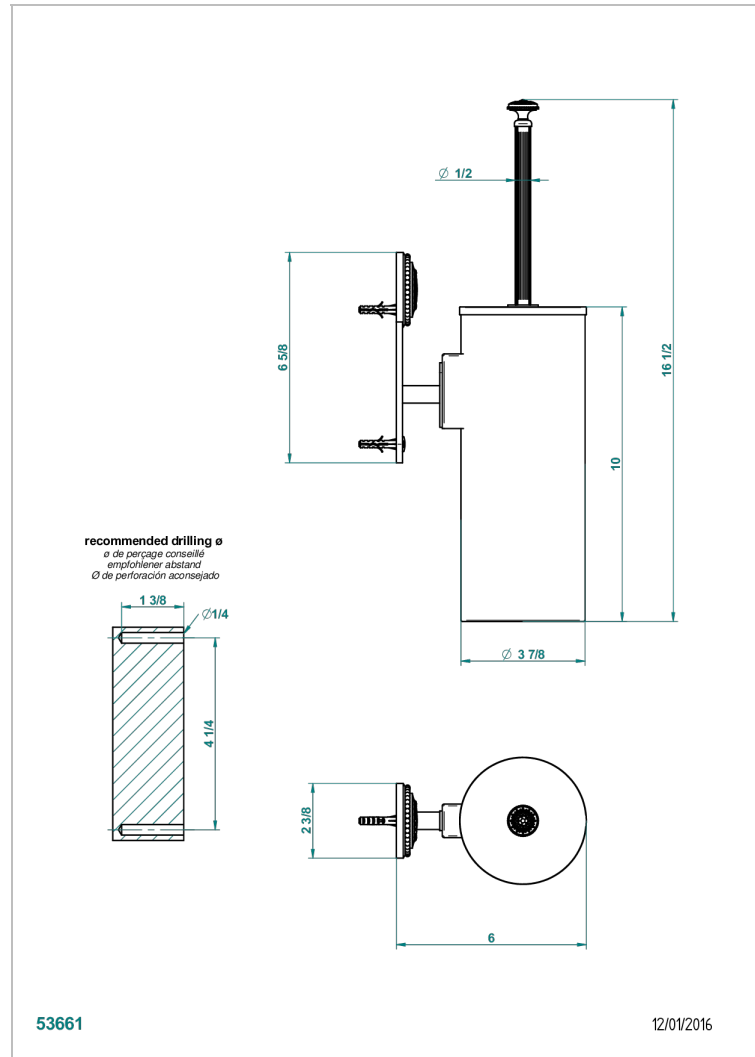

# MONTE CARLO, WHITE GOLD PORCELAIN

U8C-4720C

Metal toilet brush holder with brush with cover wall mounted

THG<sup>®</sup>  
PARIS

## CHARACTERISTIC

- Monte Carlo, white gold porcelain
- Metal toilet brush holder with brush with cover wall mounted