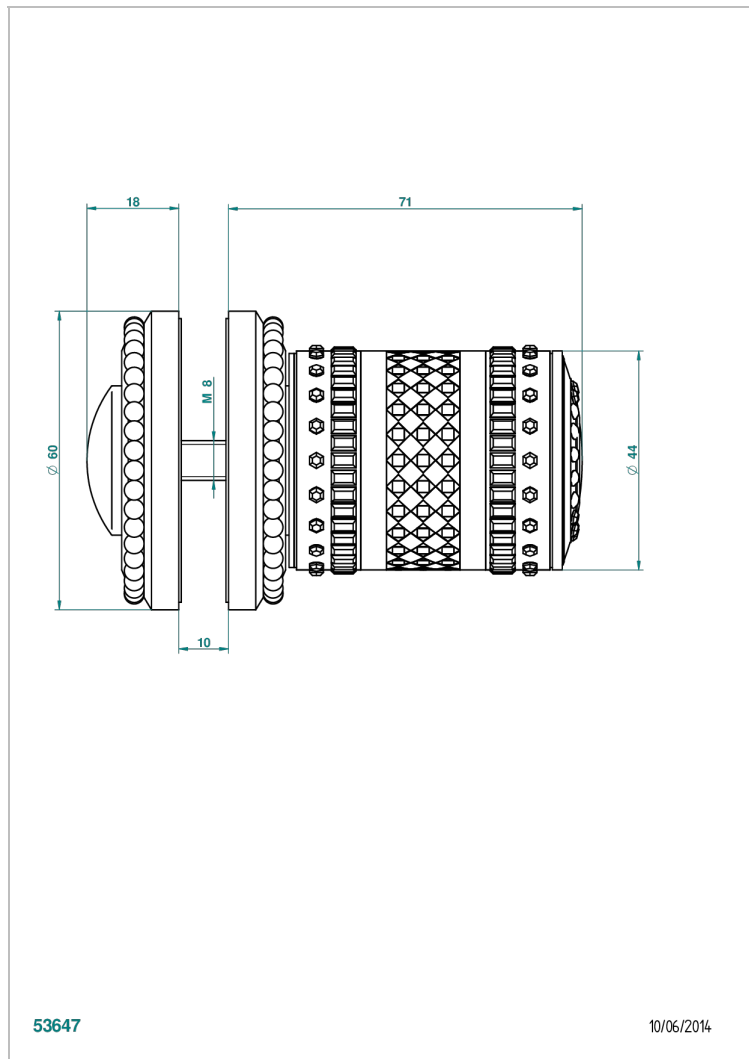

# MONTE CARLO, WHITE GOLD PORCELAIN

U8C-639V

Large door knob

THG<sup>®</sup>  
PARIS

## CHARACTERISTIC

- Monte Carlo, white gold porcelain
- Large door knob

Varnished matt antique red copper (color finish) - H07