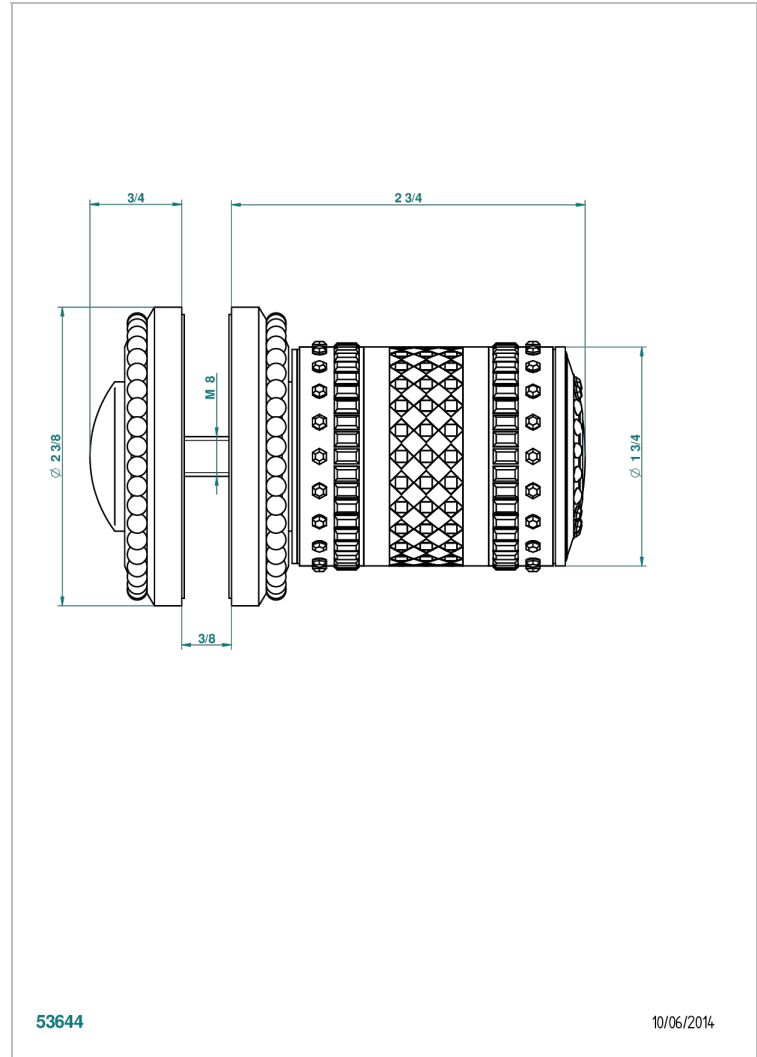

MONTE CARLO, GOLD PORCELAIN

U8B-639V

Large knob

THG[®]
PARIS

CHARACTERISTIC

- Monte Carlo, gold porcelain
- Large knob

AVAILABLE FINITIONS

Black ceram - D30
Chrome polished - A02
Chrome polished / gold polished - G02
Copper antique matt, coated - H07
Gold mat - F07
Gold polished - F01

Light coated bronze - D01
Matt chrome (American satin) - C02
Matt nickel (American satin) - C01
Nickel antique / Sovereign - H28
Nickel polished - B01
Soft gold - F30

Soft matt gold - F31