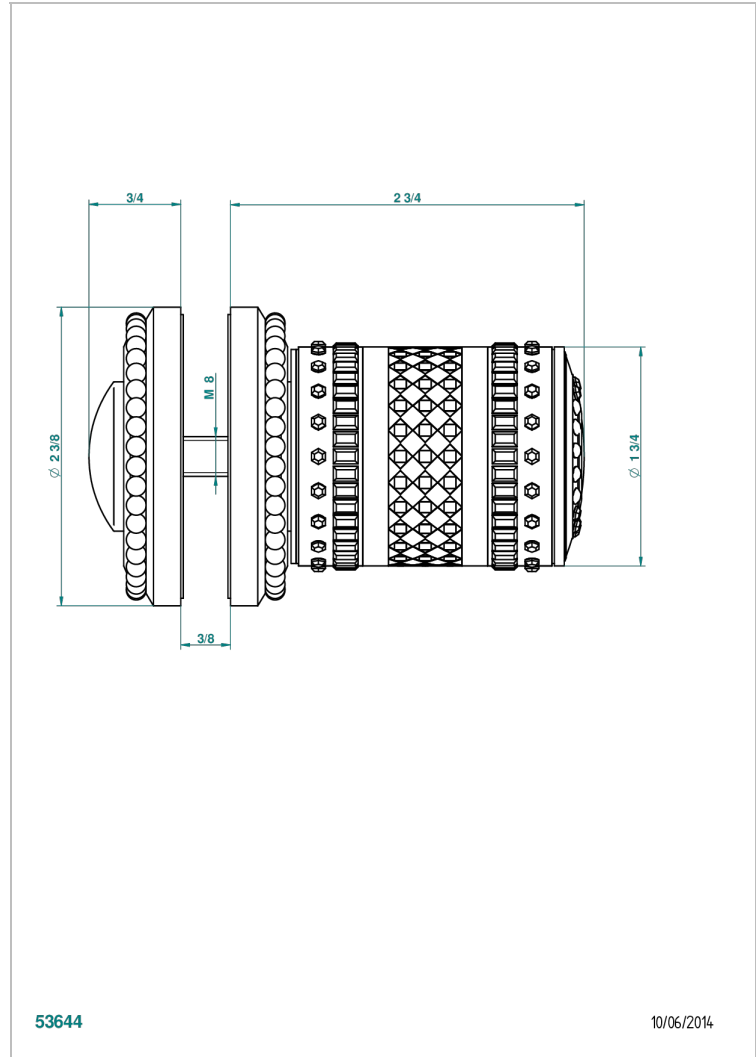

MONTE CARLO, GOLD PORCELAIN

U8B-639V

Large door knob

CHARACTERISTIC

- Monte Carlo, gold porcelain
- Large door knob

AVAILABLE FINITIONS

Antique nickel - H28
Black ceram - D30
Lacquered light bronze - D01
Matt chrome - C02
Matt gold - F07
Matt nickel (color finish) - C01

Polished chrome (color finish) - A02
Polished chrome / Polished gold (color finish) - G02
Polished gold (color finish) - F01
Polished nickel - B01
Soft gold - F30
Soft matt gold - F31

Varnished matt antique red copper (color finish) - H07